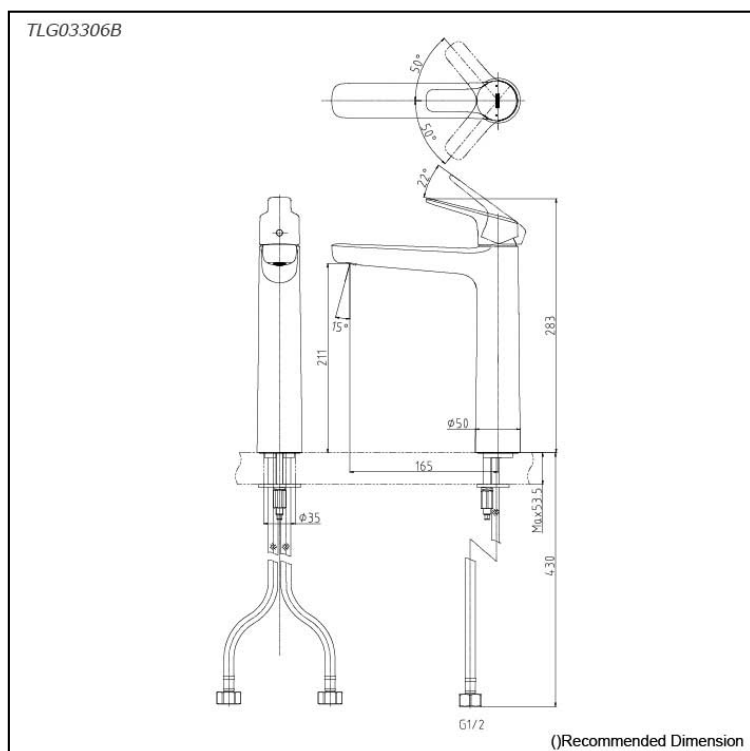

GS Series
Single Lever Lavatory Faucet
(Tall Vessel) (w/o Pop-up Waste)

Features

- Simple sophistication for everyday living. Soft curves and classic shapes define this design, offering a gentle aesthetic and smart proportions. Back-to-basics inspiration brings a refreshed feel to your daily life.
- Long-lasting Comfort: COMFORT GLIDE for Smooth Operation with TOTO's Original Cartridge.

Specifications

Material: Brass
Water Pressure: 0.05MPa~1.0MPa

Parts description

- **TLG03306B**
Single Lever Lavatory Faucet (Tall Vessel)
(w/o Pop-up Waste)

reddot award 2018
winner

Flow Rate

TLG03306B