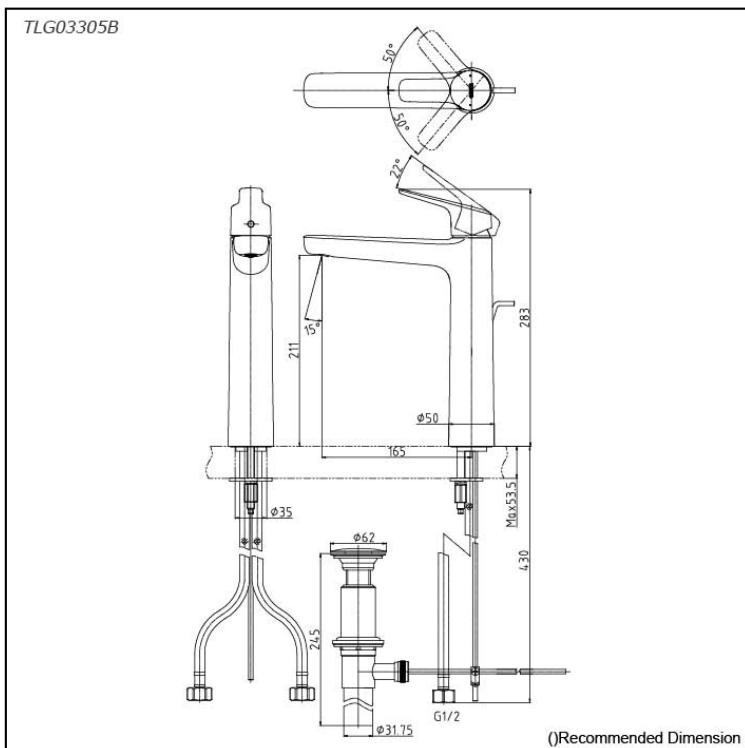

GS Series  
Single Lever Lavatory Faucet  
(Tall Vessel) (w/ Pop-up Waste)

### Specifications

Material: Brass  
Water Pressure: 0.05MPa~1.0MPa

### Parts description

- **TLG03305B**  
Single Lever Lavatory Faucet (Tall Vessel)  
(w/ Pop-up Waste)

reddot award 2018  
winner

### Flow Rate

TLG03305B