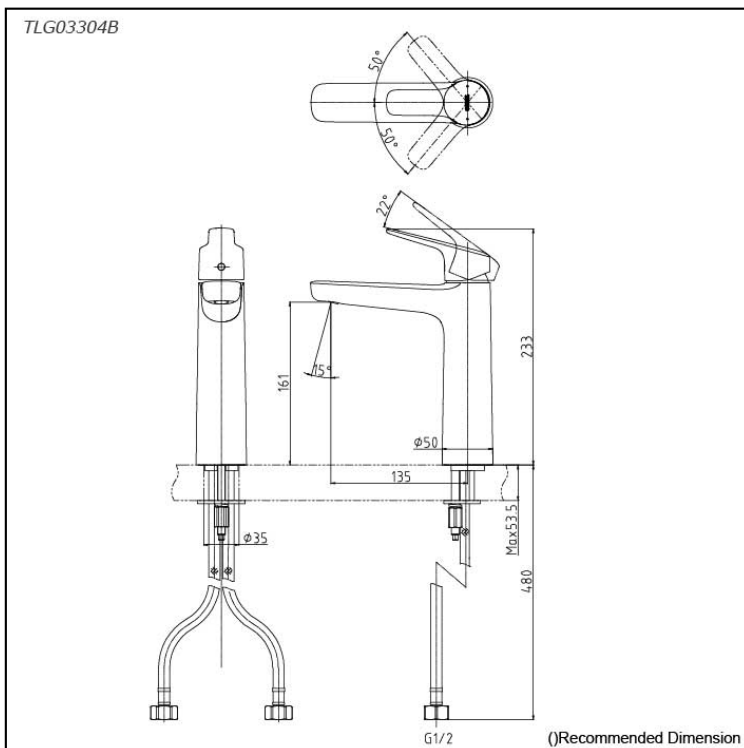

GS Series
Single Lever Lavatory Faucet
(Semi-tall Vessel) (w/o Pop-up Waste)

Features

- Simple sophistication for everyday living. Soft curves and classic shapes define this design, offering a gentle aesthetic and smart proportions. Back-to-basics inspiration brings a refreshed feel to your daily life.
- Long-lasting Comfort: COMFORT GLIDE for Smooth Operation with TOTO's Original Cartridge.

Specifications

Material: Brass
Water Pressure: 0.05MPa~1.0MPa

Parts description

- **TLG03304B**
Single Lever Lavatory Faucet (Semi-tall Vessel) (w/o Pop-up Waste)

reddot award 2018
winner

Flow Rate

TLG03304B