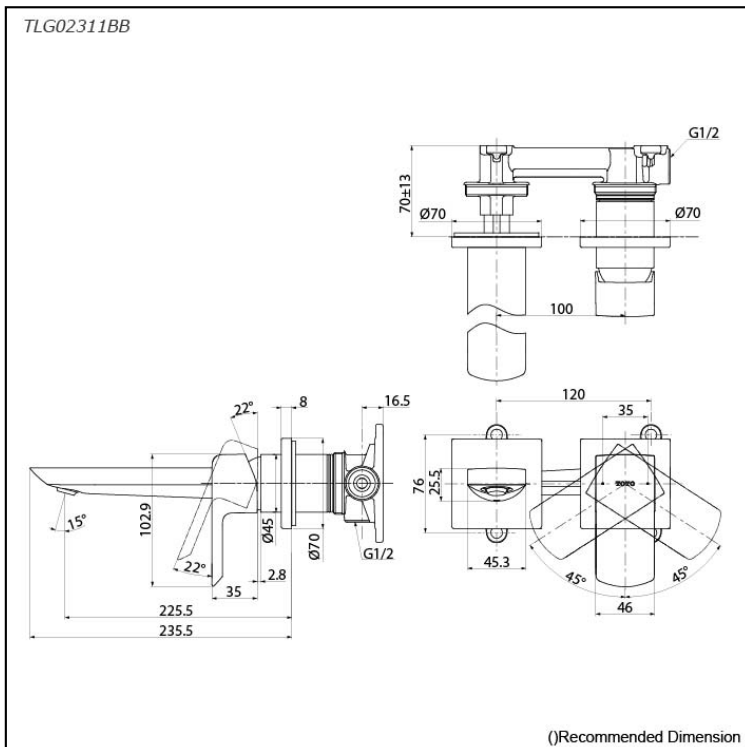

GR Series
 Wall-Mount Single Lever Lavatory Faucet
 (Long Spout) (w/o Pop-up Waste)

Features

- Make a regal statement in your space. This premium faucet series, blending sharp edges and gentle curves, offers striking sculptural beauty. Its strong lines, designed to create stability and make a statement, exude a regal presence.
- Long-lasting Comfort: COMFORT GLIDE for Smooth Operation with TOTO's Original Cartridge.

Specifications

Material: Brass
 Water Pressure: 0.05MPa~1.0MPa

Parts description

- **TLG02311BB**
 Wall-Mounted Single Lever Lavatory Faucet (Long Spout) w/o waste fitting

Flow Rate