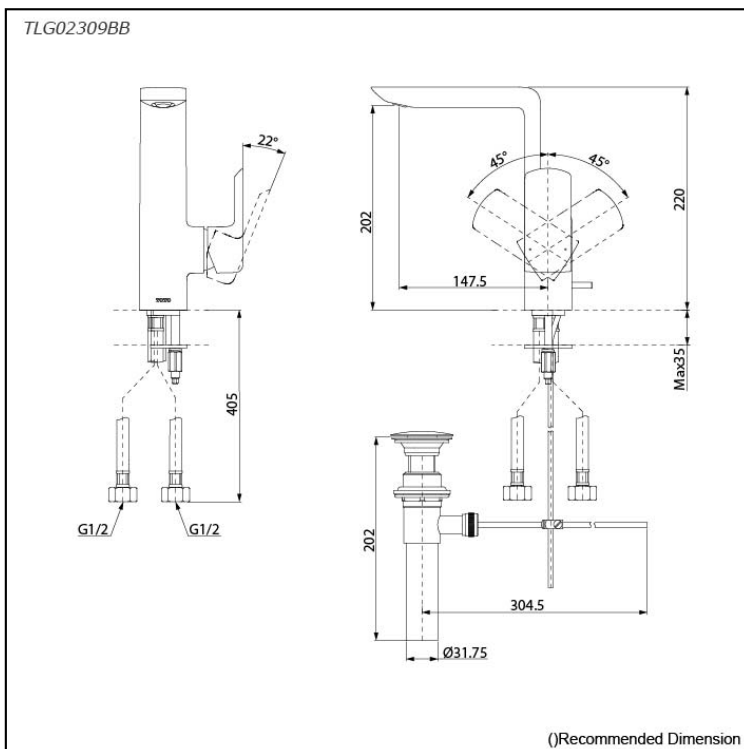

GR Series
Side Lever Lavatory Faucet
(w/ Pop-up Waste)

Features

- Make a regal statement in your space. This premium faucet series, blending sharp edges and gentle curves, offers striking sculptural beauty. Its strong lines, designed to create stability and make a statement, exude a regal presence.
- Long-lasting Comfort: COMFORT GLIDE for Smooth Operation with TOTO's Original Cartridge.

Specifications

Material: Brass

Parts description

- **TLG02309BB**
Single Lever Lavatory Faucet (Side handle)
(w/ Pop-up Waste)

Flow Rate