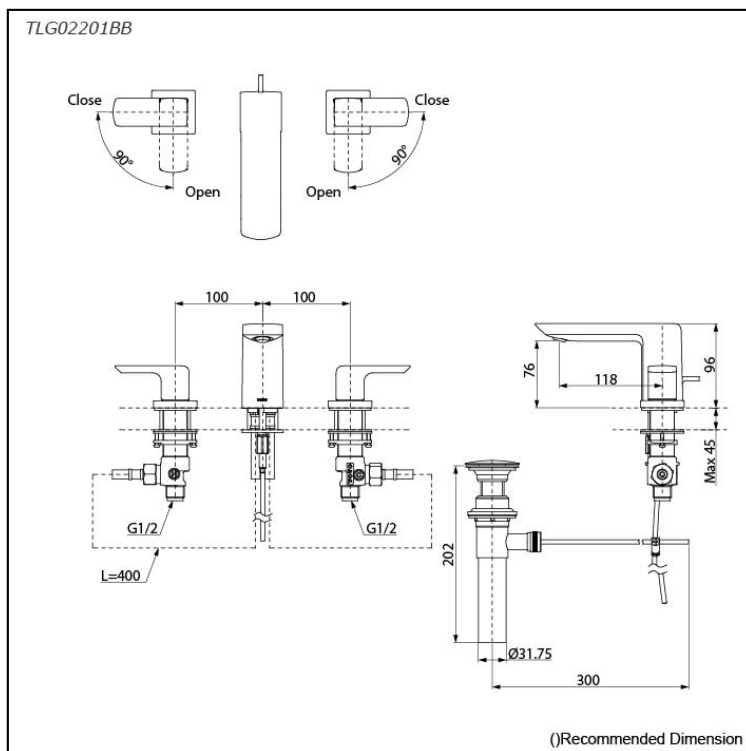

GR Series
2 Handle Lavatory Faucet
(3-Holes) (w/ Pop-up Waste)

Features

- Make a regal statement in your space. This premium faucet series, blending sharp edges and gentle curves, offers striking sculptural beauty. Its strong lines, designed to create stability and make a statement, exude a regal presence.

Specifications

Material: Brass
Water Pressure: 0.05MPa~1.0MPa

Parts description

- **TLG02201BB**
2 Handle Lavatory Faucet (3-Holes) (w/ Pop-up Waste)

Flow Rate