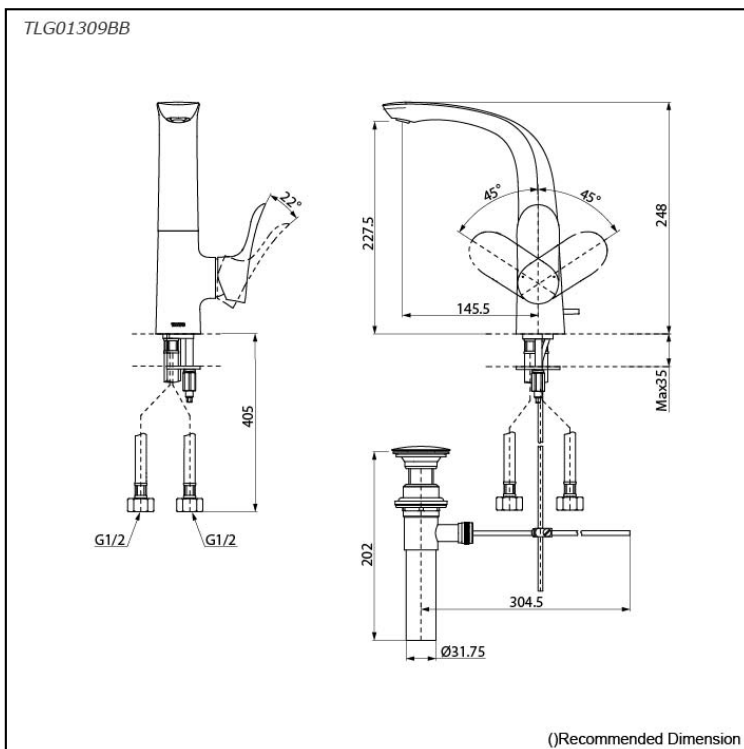

GO Series
Side Lever Lavatory Faucet
(w/ Pop-up Waste)

Features

- Infuse your space with a soft, natural ambiance. This faucet series, featuring sunlight-inspired curves, brings sculptural elegance. The round faucet body, blended with nature-like curves, enhances form and function.
- Long-lasting Comfort: COMFORT GLIDE for Smooth Operation with TOTO's Original Cartridge.

Specifications

Material: Brass
Water Pressure: 0.05MPa~1.0MPa

Parts description

- **TLG01309BB**
Single Lever Lavatory Faucet (Side handle)
(w/ Pop-up Waste)

Flow Rate