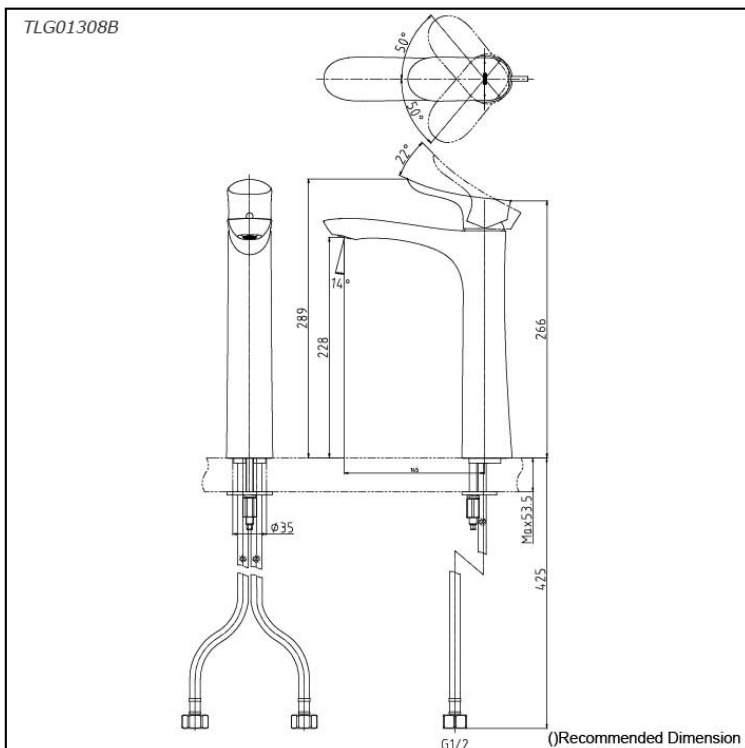

### Specifications

Material: Brass  
Water Pressure: 0.05MPa~1.0MPa

### Parts description

- **TLG01308B**  
Single Lever Lavatory Faucet (Tall Vessel)  
(w/o Pop-up Waste)

reddot award 2017  
best of the best