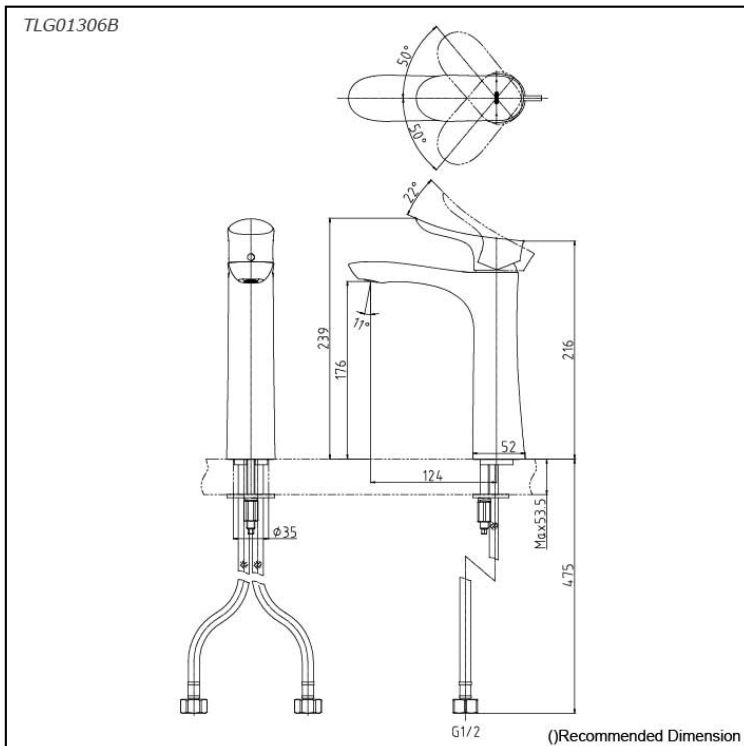

### Specifications

Material: Brass  
Water Pressure: 0.05MPa~1.0MPa

### Parts description

- **TLG01306B**  
Single Lever Lavatory Faucet (Semi-tall Vessel) (w/o Pop-up Waste)

reddit award 2017  
best of the best

### Flow Rate

TLG01306B