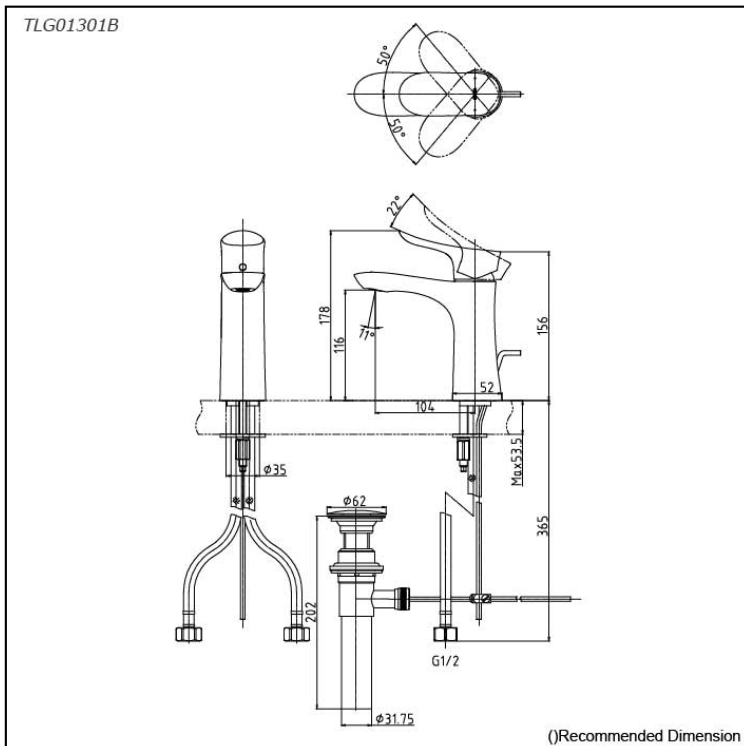

GO Series
Single Lever Lavatory Faucet
(w/ Pop-up Waste)

Features

- Infuse your space with a soft, natural ambiance. This faucet series, featuring sunlight-inspired curves, brings sculptural elegance. The round faucet body, blended with nature-like curves, enhances form and function.
- Long-lasting Comfort: COMFORT GLIDE for Smooth Operation with TOTO's Original Cartridge.

Specifications

Material: Brass
Water Pressure: 0.05MPa~1.0MPa

Parts description

- **TLG01301B**
Single Lever Lavatory Faucet (w/ Pop-up Waste)

reddot award 2017
best of the best

Flow Rate

TLG01301B