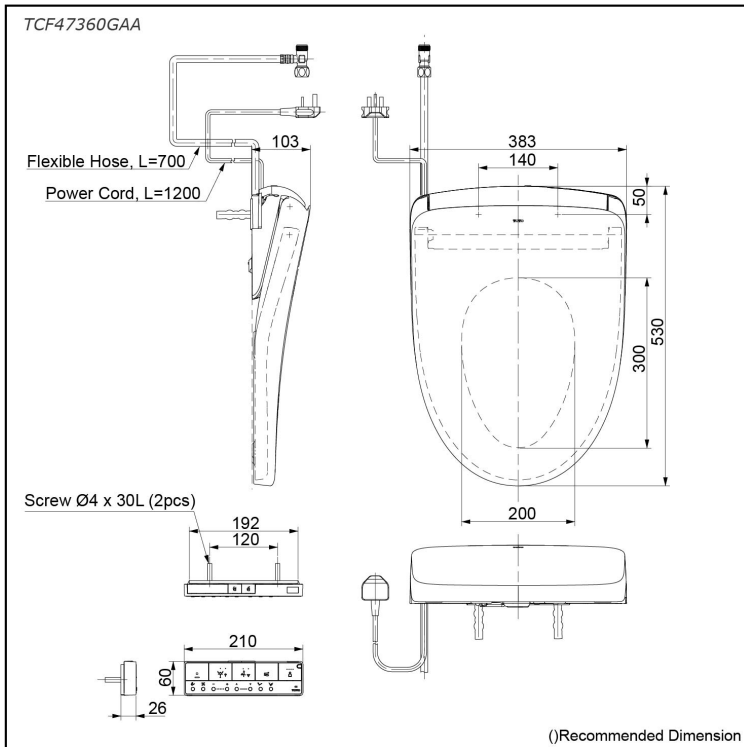

WASHLET S7

Features

- EWATER+ not only keeps toilet bowl and nozzle clean by preventing bacterial with sanitizing effect but is also sprayed under the seat to prevent other accumulated waste, ensures a long-lasting cleanliness
- Harness the power of PREMIST - a fine mist to repel dirt, ensuring a consistently clean toilet experience.
- Discover Gentle Cleaning with AIR-IN WONDERWAVE - Eco-Friendly Comfort and Care.
- Simplify Your Routine - Effortless Automatic Operation: Seat & Lid opens and closes with sensor ease
- Keep your bathroom fresh with the Auto Powerful DEODORIZER - it activates after every use to ensure a clean, odor-free environment.
- Luxuriate in the comfort of a HEATED SEAT with customizable temperature control
- Gentle Warmth, Perfectly Personalized - Adjustable WARM AIR DRYING
- Comprehensive Comfort: Includes Rear, Front, and Oscillating Cleansing Functions, with Added Pulsating Cleansing for Enhanced Cleanliness.
- Self-cleaning wand for ultimate convenience.

EWATER+ is made from tap water by electrolyzed chloride ion without any chemicals. After use, it returns to normal water in the state of safe and environmental friendly

Specifications

Bowl Shape:	Elongated
Water Pressure:	0.05Mpa-0.75Mpa
Power Rating:	220-240V , 50/60Hz, 830-839W
Length of Power Cord:	1.2 m
Material:	Plastic
Size:	383W x 530D x 103H mm

Parts description

- **TCF47360GAA**
  (Concealed / Non-Concealed) WASHLET
  Elongated

Colors

White #NW1