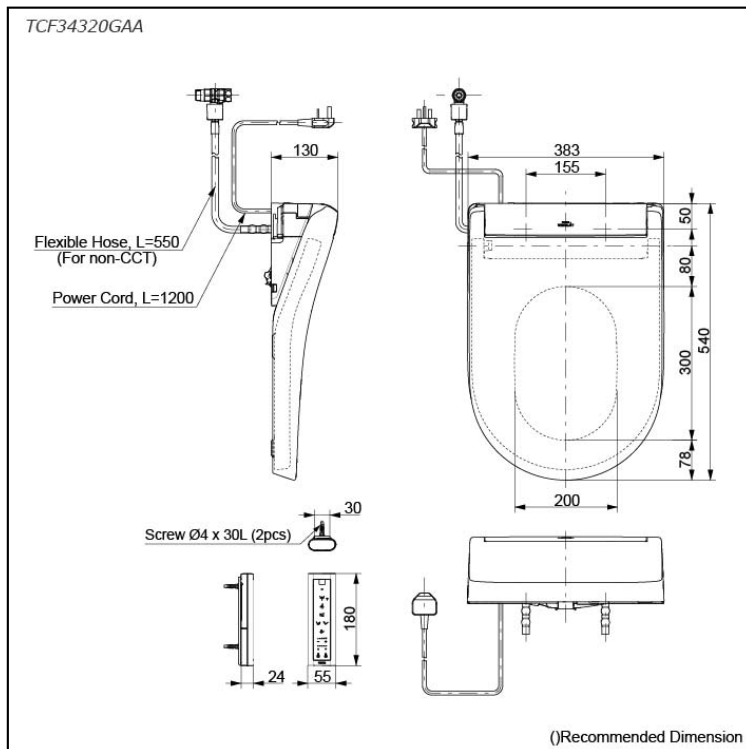

WASHLET S5

Features

- EWATER+ spreads out and keeps the nozzle clean by preventing bacteria with sanitizing effect
- Harness the power of PREMIST - a fine mist to repel dirt, ensuring a consistently clean toilet experience.
- Keep your bathroom fresh with the Auto Powerful DEODORIZER - it activates after every use to ensure a clean, odor-free environment.
- Luxuriate in the comfort of a HEATED SEAT with customizable temperature control
- Gentle Warmth, Perfectly Personalized - Adjustable WARM AIR DRYING
- Comprehensive Comfort: Includes Rear, Front, and Oscillating Cleansing Functions, with Added Pulsating Cleansing for Enhanced Cleanliness.
- Self-cleaning wand for ultimate convenience.

EWATER+ is made from tap water by electrolyzed chloride ion without any chemicals. After use, it returns to normal water in the state of safe and environmental friendly

Specifications

Bowl Shape:	D-Shape
Water Pressure:	0.05Mpa~0.75Mpa
Power Rating:	220~240V , 50/60Hz, 826~837W
Length of Power Cord:	1.2 m
Material:	Plastic
Size:	383W x 540D x 130H mm

Parts description

- TCF34320GAA WASHLET D-Shape

Colors

White #NW1