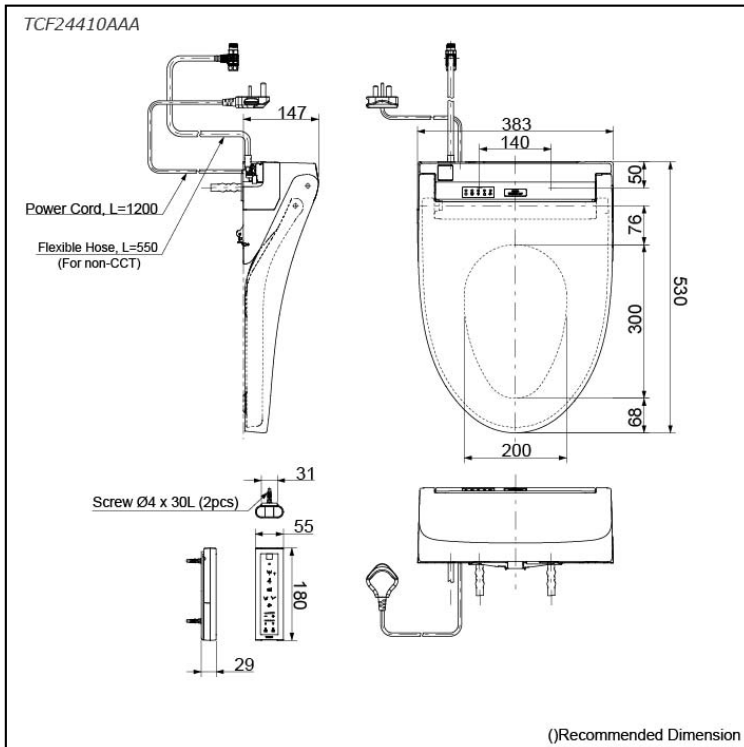

WASHLET C5

Features

- EWATER+ spreads out and keeps the nozzle clean by preventing bacteria with sanitizing effect
- Harness the power of PREMIST - a fine mist to repel dirt, ensuring a consistently clean toilet experience.
- Keep your bathroom fresh with the Auto Powerful DEODORIZER - it activates after every use to ensure a clean, odor-free environment.
- Luxuriate in the comfort of a HEATED SEAT with customizable temperature control
- Gentle Warmth, Perfectly Personalized - Adjustable WARM AIR DRYING
- Comprehensive Comfort: Includes Rear, Front, and Oscillating Cleansing Functions, with Added Pulsating Cleansing for Enhanced Cleanliness.
- Self-cleaning wand for ultimate convenience.

EWATER+ is made from tap water by electrolyzed chloride ion without any chemicals. After use, it returns to normal water in the state of safe and environmental friendly

Specifications

Bowl Shape:	Elongated
Water Pressure:	0.05Mpa~0.75Mpa
Power Rating:	220~240V , 50/60Hz, 307~362W
Length of Power Cord:	1.2 m
Material:	Plastic
Size:	383W x 530D x 147H mm

Parts description

- TCF24410AAA WASHLET Elongated

Colors

White #NW1