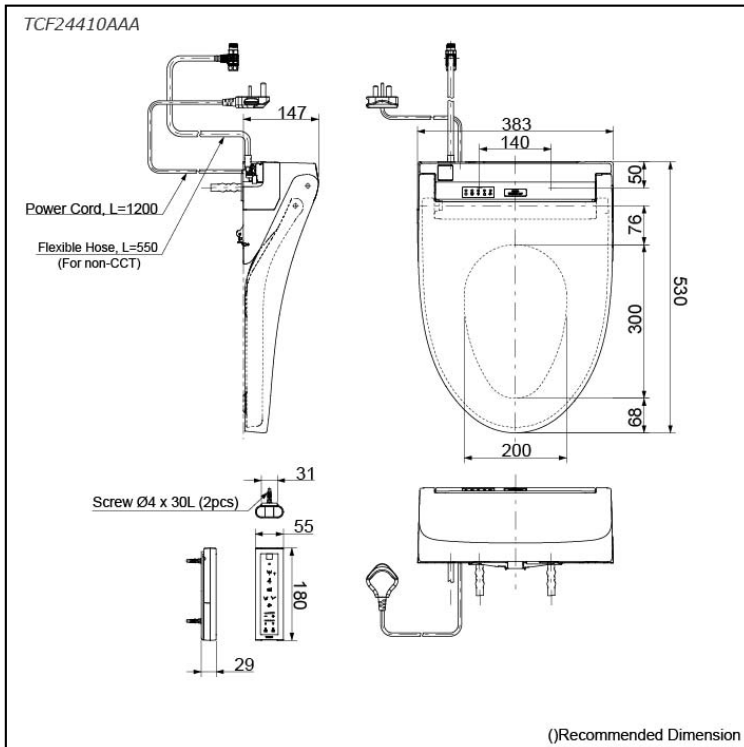

WASHLET C5

Features

- EWATER+ spreads out and keeps the nozzle clean by preventing bacteria with sanitizing effect
- Harness the power of PREMIST - a fine mist to repel dirt, ensuring a consistently clean toilet experience.
- Keep your bathroom fresh with the Auto Powerful DEODORIZER - it activates after every use to ensure a clean, odor-free environment.
- Luxuriate in the comfort of a HEATED SEAT with customizable temperature control
- Gentle Warmth, Perfectly Personalized - Adjustable WARM AIR DRYING
- Comprehensive Comfort: Includes Rear, Front, and Oscillating Cleansing Functions, with Added Pulsating Cleansing for Enhanced Cleanliness.
- Self-cleaning wand for ultimate convenience.

EWATER+ is made from tap water by electrolyzed chloride ion without any chemicals. After use, it returns to normal water in the state of safe and environmental friendly

Specifications

Bowl Shape:	Elongated
Water Pressure:	0.05Mpa~0.75Mpa
Power Rating:	220~240V , 50/60Hz, 307~362W
Length of Power Cord:	1.2 m
Material:	Plastic
Size:	383W x 530D x 147H mm

Parts description

- TCF24410AAA
WASHLET
Elongated

Colors

White #NW1