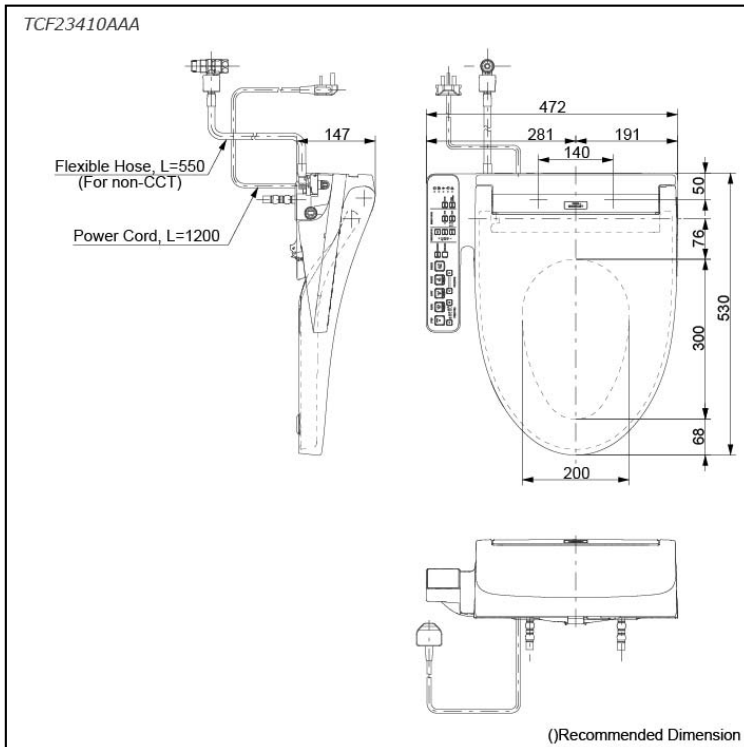

EWATER+ is made from tap water by electrolyzed chloride ion without any chemicals. After use, it returns to normal water in the state of safe and environmental friendly

Specifications

Bowl Shape:	Elongated
Water Pressure:	0.05Mpa~0.75Mpa
Power Rating:	220~240V , 50/60Hz, 306~361W
Length of Power Cord:	1.2 m
Material:	Plastic
Size:	472W x 530D x 147H mm

Parts description

- TCF23410AAA WASHLET Elongated

Colors

White #NW1