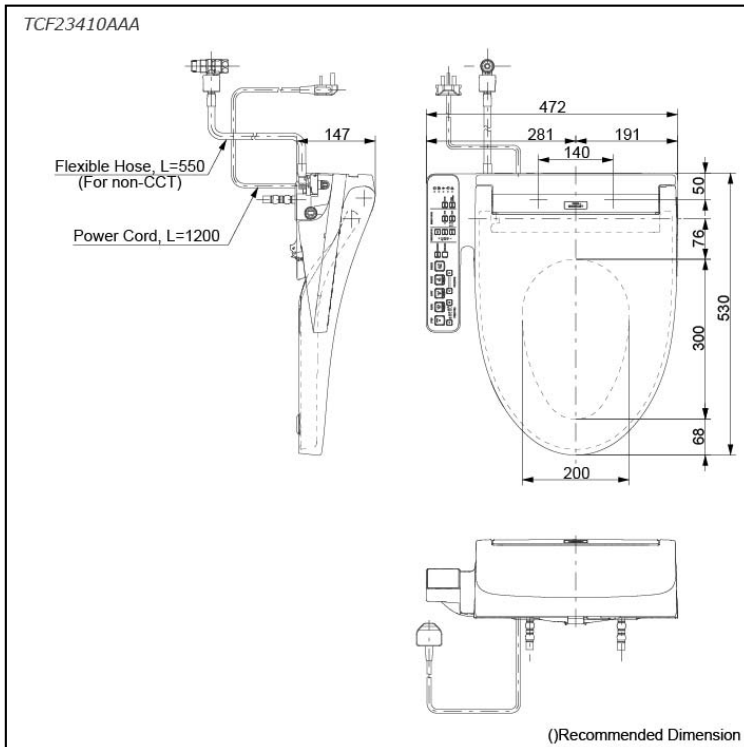

## WASHLET C2

## Specifications

Bowl Shape:	Elongated
Water Pressure:	0.05Mpa~0.75Mpa
Power Rating:	220~240V , 50/60Hz, 306~361W
Length of Power Cord:	1.2 m
Material:	Plastic
Size:	472W x 530D x 147H mm

## Parts description

- TCF23410AAA WASHLET Elongated