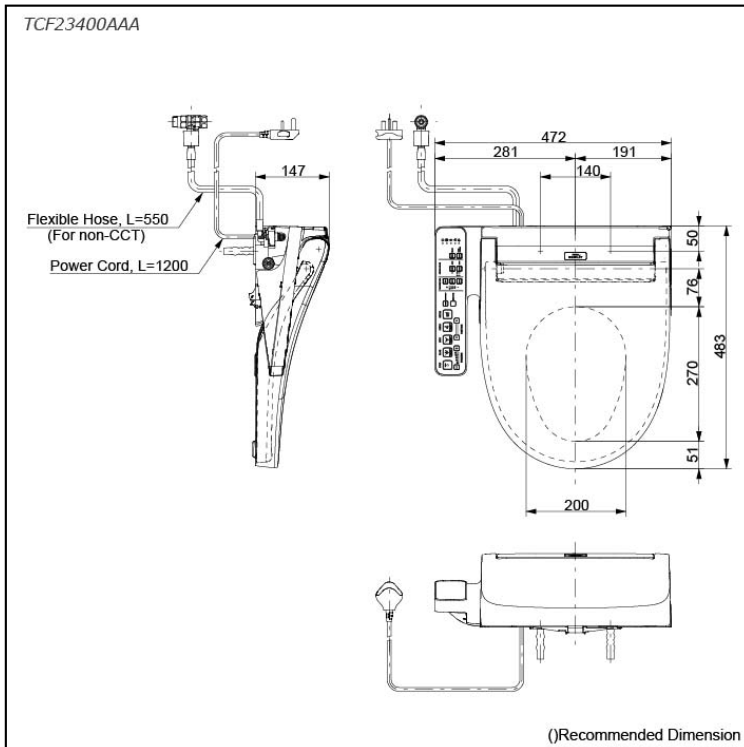

## WASHLET C2

## Specifications

Bowl Shape:	Round
Water Pressure:	0.05Mpa~0.75Mpa
Power Rating:	220~240V , 50/60Hz, 315~371W
Length of Power Cord:	1.2 m
Material:	Plastic
Size:	472W x 483D x 147H mm

## Parts description

- TCF23400AAA WASHLET Round