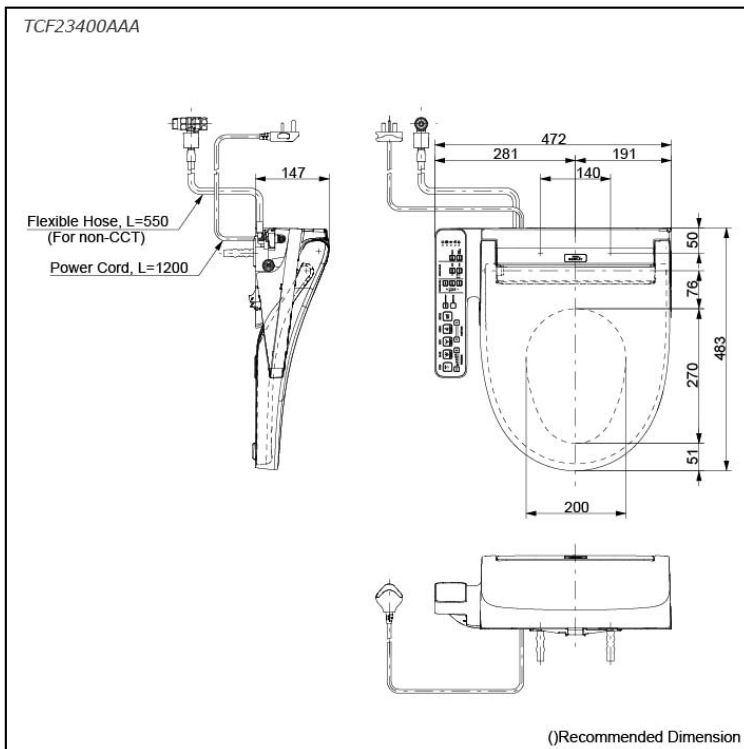

WASHLET C2

Features

- EWATER+ spreads out and keeps the nozzle clean by preventing bacteria with sanitizing effect
- Harness the power of PREMIST - a fine mist to repel dirt, ensuring a consistently clean toilet experience.
- Keep your bathroom fresh with the Auto Powerful DEODORIZER - it activates after every use to ensure a clean, odor-free environment.
- Luxuriate in the comfort of a HEATED SEAT with customizable temperature control
- Gentle Warmth, Perfectly Personalized - Adjustable WARM AIR DRYING
- Complete Comfort: Rear, Front, and Oscillating Cleansing Functions.
- Self-cleaning wand for ultimate convenience.

EWATER+ is made from tap water by electrolyzed chloride ion without any chemicals. After use, it returns to normal water in the state of safe and environmental friendly

Specifications

Bowl Shape:	Round
Water Pressure:	0.05Mpa~0.75Mpa
Power Rating:	220~240V , 50/60Hz, 315~371W
Length of Power Cord:	1.2 m
Material:	Plastic
Size:	472W x 483D x 147H mm

Parts description

- TCF23400AAA WASHLET Round

Colors

White #NW1