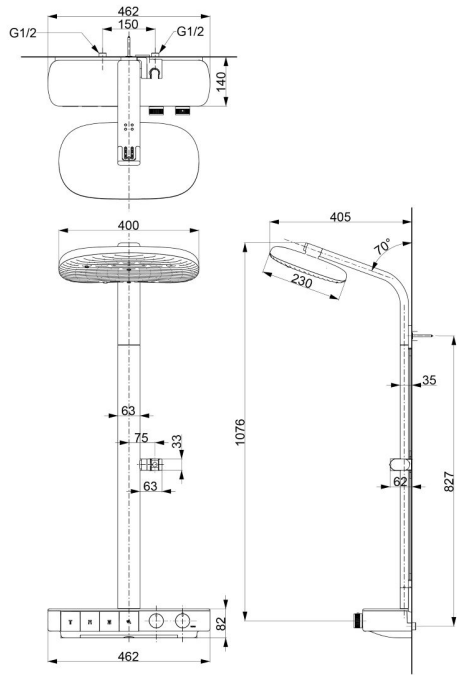

*G Selection
Thermostat Shower Column
(3 mode) (w/o Hand Shower)
(w/o Spout)*

Features

- Transform your shower space with our elegant shower columns, combining modern design with functionality for a luxurious and customizable bathing experience.
- Explore a stunning design that merges modern style with advanced technology and durable quality. Effortless installation enhances your space, bringing lasting beauty and comfort to everyday life.
- Elevate your shower with COMFORT WAVE technology: enjoy larger droplets in a over head shower design, blending stimulation, relaxation, and water-saving benefits.
- Experience INTENSE WAVE+ technology in the over head shower - revitalizing like a deep-tissue massage with firm pressure and an oscillating stream of large water droplets.
- Experience the CALMING SHAWL technology - a gentle spray with a unique arc-shaped design that warms you from the shoulders down
- Thermostat Controller: Precision in Comfort.
- The Overhead shower features a gentle shape that simulates the curves of the human body, which makes for a shower experience that is truly personal.
- Larger buttons and ridged dials blend seamlessly in the bathroom, while serving as a stylish shelf for your bath essentials.

Specifications

Finish:	Chrome
Material:	Brass
Water Pressure:	0.15MPa~1.0MPa
Shape Shower Head:	Rectangular
Dimension Shower Head:	400W x 230D mm

Parts description

- **TBW14WC0A**
Thermostat Shower Column (3 mode)
(w/o Hand Shower) (w/o Spout)

TBW14WC0A

(J)Recommended Dimension