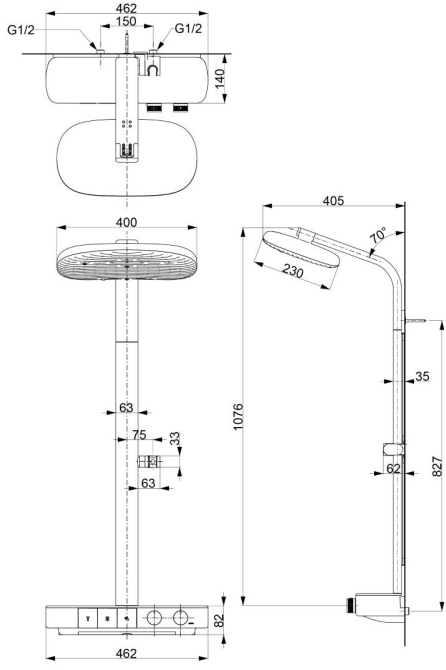

*G Selection
Thermostat Shower Column
(2 mode) (w/o Hand Shower)
(w/o Spout)*

Features

- Transform your shower space with our elegant shower columns, combining modern design with functionality for a luxurious and customizable bathing experience.
- Explore a stunning design that merges modern style with advanced technology and durable quality. Effortless installation enhances your space, bringing lasting beauty and comfort to everyday life.
- Elevate your shower with COMFORT WAVE technology: enjoy larger droplets in a over head shower design, blending stimulation, relaxation, and water-saving benefits.
- Experience INTENSE WAVE+ technology in the over head shower - revitalizing like a deep-tissue massage with firm pressure and an oscillating stream of large water droplets.
- Thermostat Controller: Precision in Comfort.
- The Overhead shower features a gentle shape that simulates the curves of the human body, which makes for a shower experience that is truly personal.
- Larger buttons and ridged dials blend seamlessly in the bathroom, while serving as a stylish shelf for your bath essentials.

Specifications

Finish:	Chrome
Material:	Brass
Water Pressure:	0.15MPa~1.0MPa
Shape Shower Head:	Rectangular
Dimension Shower Head:	400W x 230D mm

Parts description

- **TBW14UC0A**
Thermostat Shower Column (2 mode)
(w/o Hand Shower) (w/o Spout)

TBW14UC0A

()Recommended Dimension