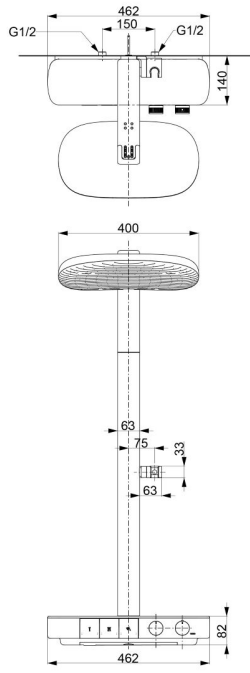

*G Selection
Thermostat Shower Column
(1 mode) (w/o Hand Shower)
(w/ Spout)*

Features

- Transform your shower space with our elegant shower columns, combining modern design with functionality for a luxurious and customizable bathing experience.
- Explore a stunning design that merges modern style with advanced technology and durable quality. Effortless installation enhances your space, bringing lasting beauty and comfort to everyday life.
- Elevate your shower with COMFORT WAVE technology: enjoy larger droplets in a over head shower design, blending stimulation, relaxation, and water-saving benefits.
- Thermostat Controller: Precision in Comfort.
- The Overhead shower features a gentle shape that simulates the curves of the human body, which makes for a shower experience that is truly personal.
- Larger buttons and ridged dials blend seamlessly in the bathroom, while serving as a stylish shelf for your bath essentials.

Specifications

Finish:	Chrome
Material:	Brass
Water Pressure:	0.15MPa~1.0MPa
Shape Shower Head:	Rectangular
Dimension Shower Head:	400W x 230D mm

Parts description

- **TBW14SD0A**
Thermostat Shower Column (1 mode)
(w/o Hand Shower) (w/ Spout)

TBW14SD0A

(J)Recommended Dimension