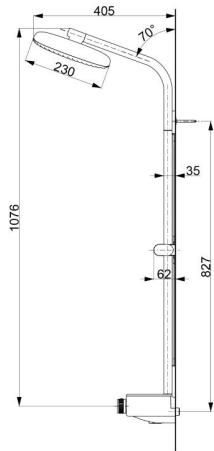

*G Selection
Thermostat Shower Column
(1 mode) (w/o Hand Shower)
(w/ Spout)*

Features

- Transform your shower space with our elegant shower columns, combining modern design with functionality for a luxurious and customizable bathing experience.
- Explore a stunning design that merges modern style with advanced technology and durable quality. Effortless installation enhances your space, bringing lasting beauty and comfort to everyday life.
- Elevate your shower with COMFORT WAVE technology: enjoy larger droplets in a over head shower design, blending stimulation, relaxation, and water-saving benefits.
- Thermostat Controller: Precision in Comfort.
- The Overhead shower features a gentle shape that simulates the curves of the human body, which makes for a shower experience that is truly personal.
- Larger buttons and ridged dials blend seamlessly in the bathroom, while serving as a stylish shelf for your bath essentials.

Specifications

Finish:	Chrome
Material:	Brass
Water Pressure:	0.15MPa~1.0MPa
Shape Shower Head:	Rectangular
Dimension Shower Head:	400W x 230D mm

Parts description

- **TBW14SD0A**
Thermostat Shower Column (1 mode)
(w/o Hand Shower) (w/ Spout)

TBW14SD0A

(J)Recommended Dimension