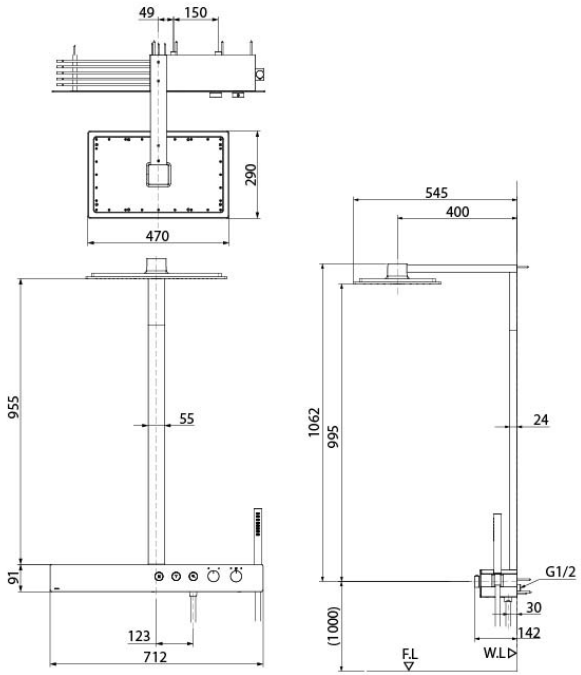

Specifications

Finish:	Chrome
Material:	Brass
Water Pressure:	0.15MPa~1.0MPa
Dimension Shower Head:	470W x 290D mm
Shape Shower Head :	Rectangular

Parts description

- **TBW08407A**
Thermostat Shower Column (2 mode)
(w/ Hand Shower) (w/o spout)

Colors

White
- Shelf

TBW08407A

()Recommended Dimension