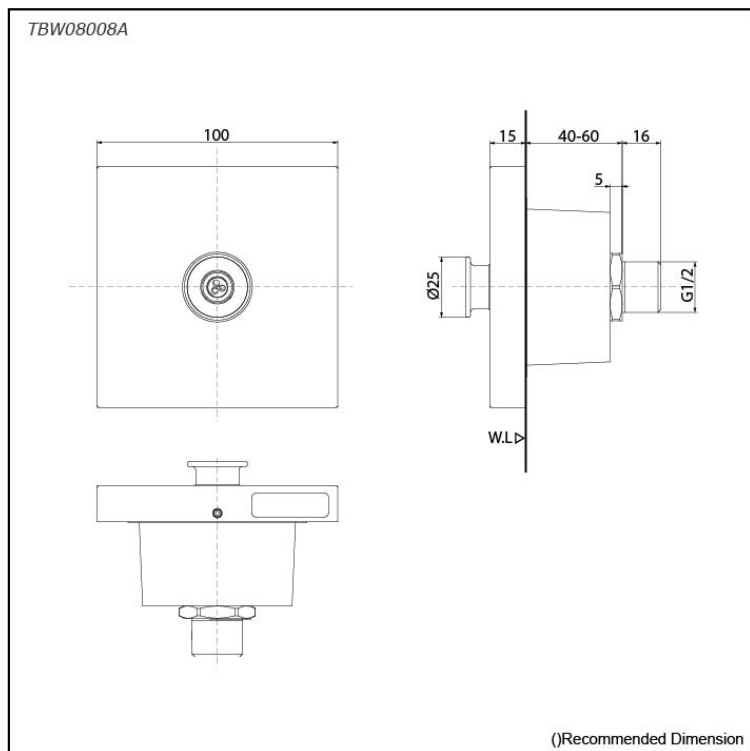

### Specifications

Finish:	Nickel Chrome
Material:	Brass
Shape:	Square
Dimension:	100W x 15D x 100H mm
Water Pressure:	0.05MPa ~ 1.0MPa

### Parts description

- **TBW08008A**  
Body Shower (Gyrostream)

### Flow Rate