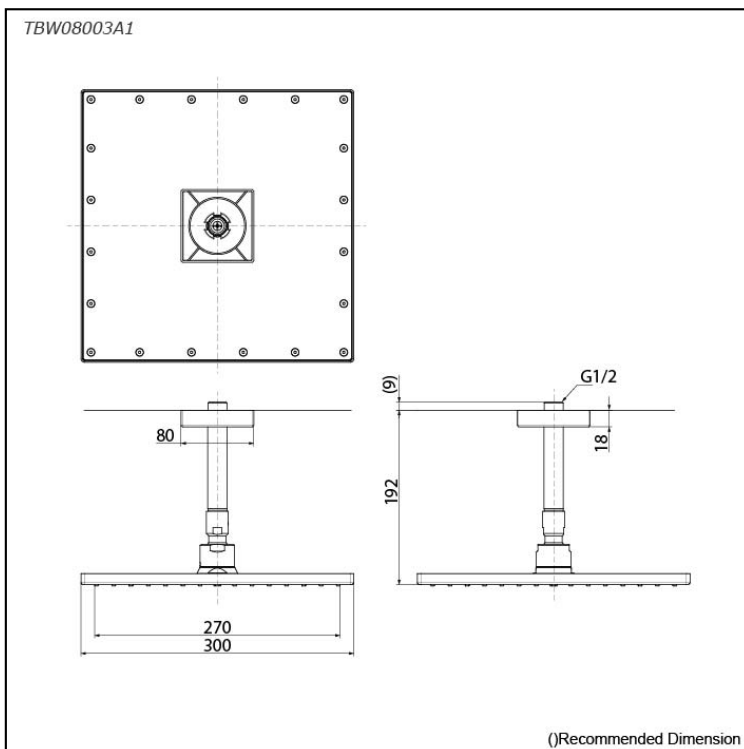

### Specifications

Finish:	Chrome
Material:	Brass
Shape:	Square
Dimension:	300 x 300mm
Water Pressure:	0.12MPa~1.0MPa

### Parts description

- **TBW08003A1**  
Over Head Shower (Ceiling Type)  
(1 mode)