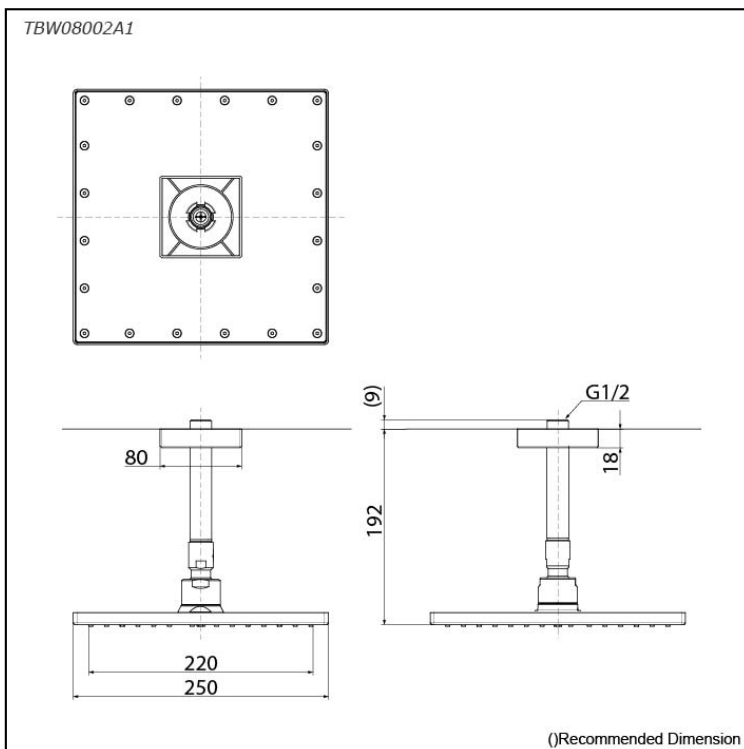

G Selection
Over Head Shower
(Ceiling Type) (1 mode)

Features

- Elevate your shower experience with our fixed shower heads, designed for sleek aesthetics and reliable performance, ensuring a refreshing and enjoyable bathing routine.
- Explore a stunning design that merges modern style with advanced technology and durable quality. Effortless installation enhances your space, bringing lasting beauty and comfort to everyday life.
- Elevate your shower with COMFORT WAVE technology: enjoy larger droplets in a over head shower design, blending stimulation, relaxation, and water-saving benefits.

Specifications

Finish:	Chrome
Material:	Brass
Shape:	Square
Dimension:	250 x 250mm
Water Pressure:	0.12MPa~1.0MPa

Parts description

- **TBW08002A1**
Over Head Shower (Ceiling Type)
(1 mode)

Flow Rate