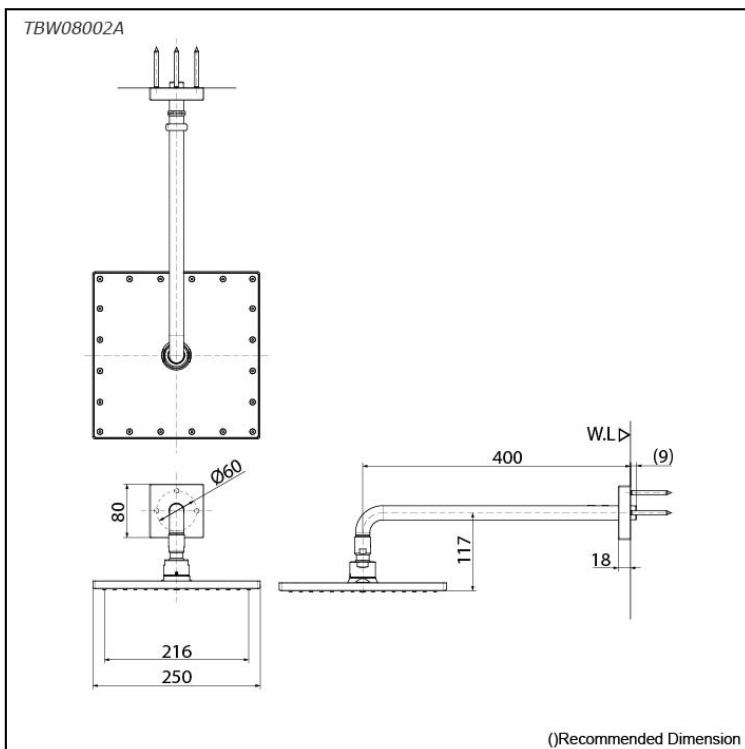

*G Selection
Over Head Shower
(Wall Type) (1 mode)*

Features

- Elevate your shower experience with our fixed shower heads, designed for sleek aesthetics and reliable performance, ensuring a refreshing and enjoyable bathing routine.
- Explore a stunning design that merges modern style with advanced technology and durable quality. Effortless installation enhances your space, bringing lasting beauty and comfort to everyday life.
- Elevate your shower with COMFORT WAVE technology: enjoy larger droplets in a over head shower design, blending stimulation, relaxation, and water-saving benefits.

Specifications

Finish:	Chrome
Material:	Brass
Shape:	Square
Dimension:	250 x 250mm
Water Pressure:	0.12MPa~1.0MPa

Parts description

- **TBW08002A**
Over Head Shower (Wall Type) (1 mode)

Flow Rate