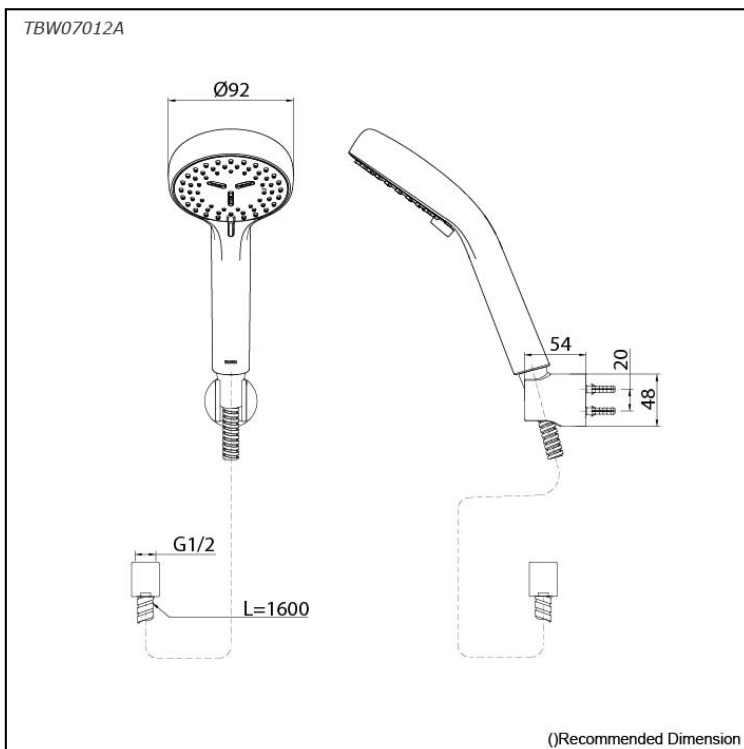

*L Selection
Hand Shower
(2 mode)*

Features

- Elevate your bathing experience with a collection designed for flexibility and comfort, offering personalized control for a refreshing shower every time.
- Experience intuitive operation with round-shaped designs in sleek silver. These versatile products seamlessly adapt to any space, enhancing functionality with user-friendly technology.
- Elevate your shower with COMFORT WAVE technology: enjoy larger droplets in a hand shower design, blending stimulation, relaxation, and water-saving benefits.
- Experience the difference with Active Wave mode in the hand shower - an invigorating, efficient spray that awakens your senses and revitalizes body and mind.

Specifications

Finish:	Chrome
Material:	ABS Plastic (Shower)
Shape:	Round
Dimension:	Diameter 92mm
Water Pressure:	0.05MPa~1.0MPa

Parts description

- **TBW07012A**
Hand Shower (2 mode)

Flow Rate