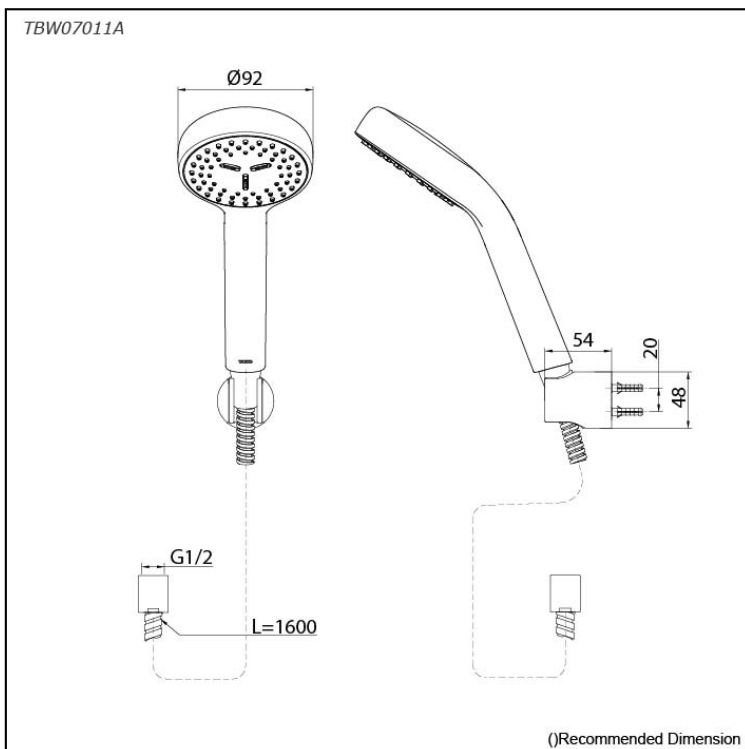

*L Selection
Hand Shower
(1 mode)*

Features

- Elevate your bathing experience with a collection designed for flexibility and comfort, offering personalized control for a refreshing shower every time.
- Experience intuitive operation with round-shaped designs in sleek silver. These versatile products seamlessly adapt to any space, enhancing functionality with user-friendly technology.
- Elevate your shower with COMFORT WAVE technology: enjoy larger droplets in a hand shower design, blending stimulation, relaxation, and water-saving benefits.

Specifications

Finish:	Chrome
Material:	ABS Plastic (Shower)
Shape:	Round
Dimension:	Diameter 92mm
Water Pressure:	0.05MPa~1.0MPa

Parts description

- **TBW07011A**
Hand Shower (1 mode)

Flow Rate