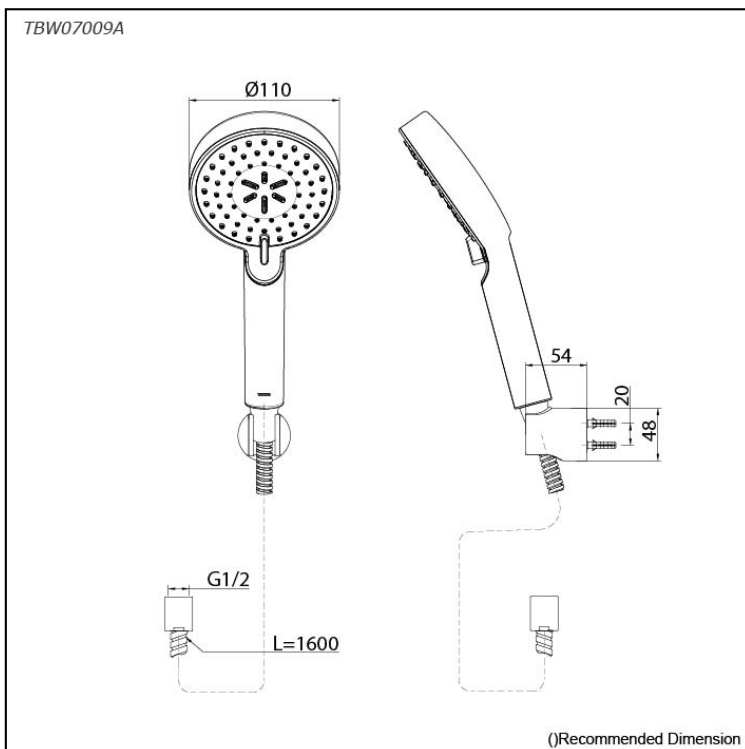

## Specifications

Finish:	Chrome
Material:	ABS Plastic (Shower)
Shape:	Round
Dimension:	Diameter 110mm
Water Pressure:	0.05MPa~1.0MPa

## Parts description

- **TBW07009A**  
Hand Shower (3 mode)