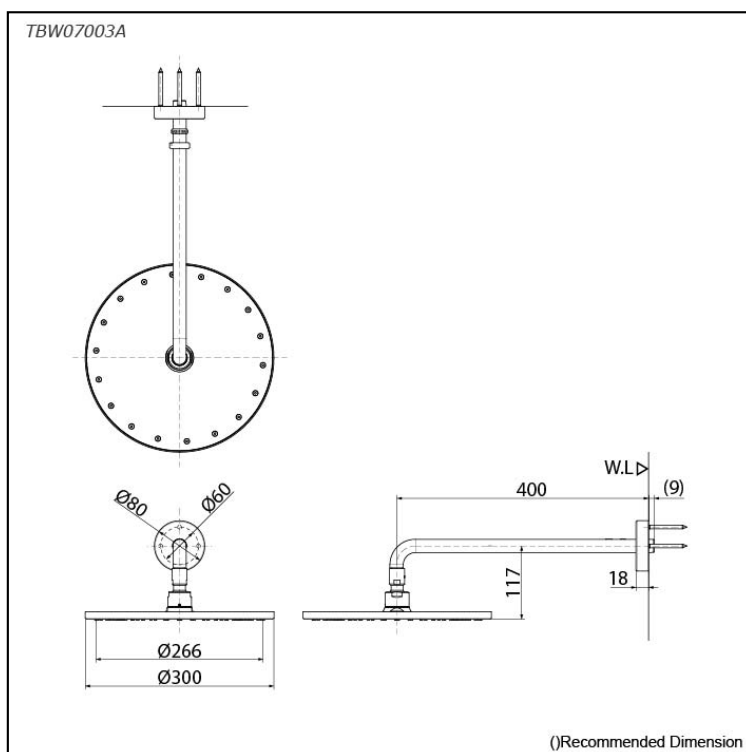

*G Selection  
Over Head Shower  
(Wall Type) (1 mode)*

### Specifications

Finish:	Chrome
Material:	Brass
Shape:	Round
Dimension:	Diameter: 300mm
Water Pressure:	0.12MPa~1.0MPa

### Parts description

- **TBW07003A**  
Over Head Shower (Wall Type) (1 mode)

### Flow Rate