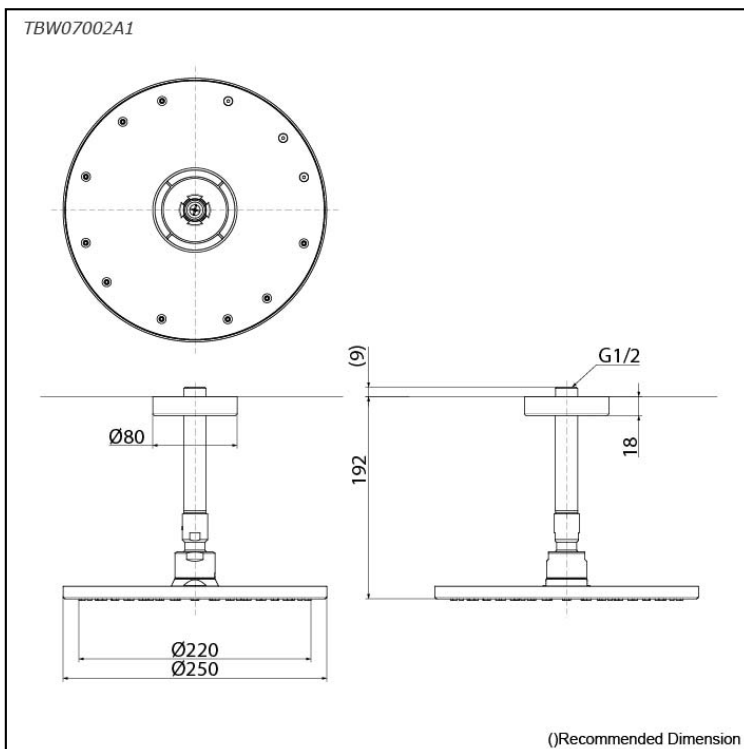

*G Selection
Over Head Shower
(Ceiling Type) (1 mode)*

Features

- Elevate your shower experience with our fixed shower heads, designed for sleek aesthetics and reliable performance, ensuring a refreshing and enjoyable bathing routine.
- Explore a stunning design that merges modern style with advanced technology and durable quality. Effortless installation enhances your space, bringing lasting beauty and comfort to everyday life.
- Elevate your shower with COMFORT WAVE technology: enjoy larger droplets in a over head shower design, blending stimulation, relaxation, and water-saving benefits.

Specifications

Finish:	Chrome
Material:	Brass
Shape:	Round
Dimension:	Diameter: 250mm
Water Pressure:	0.12MPa~1.0MPa

Parts description

- **TBW07002A1**
Over Head Shower (Ceiling Type)
(1 mode)

Flow Rate