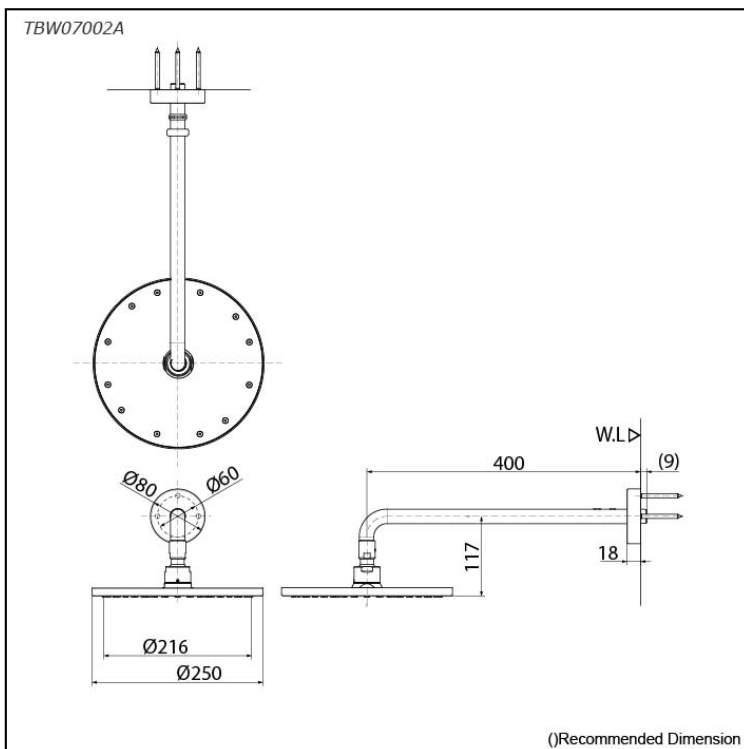

G Selection  
Over Head Shower  
(Wall Type) (1 mode)

### Specifications

Finish:	Chrome
Material:	Brass
Shape:	Round
Dimension:	Diameter: 250mm
Water Pressure:	0.12MPa~1.0MPa

### Parts description

- **TBW07002A**  
Over Head Shower (Wall Type) (1 mode)

### Flow Rate