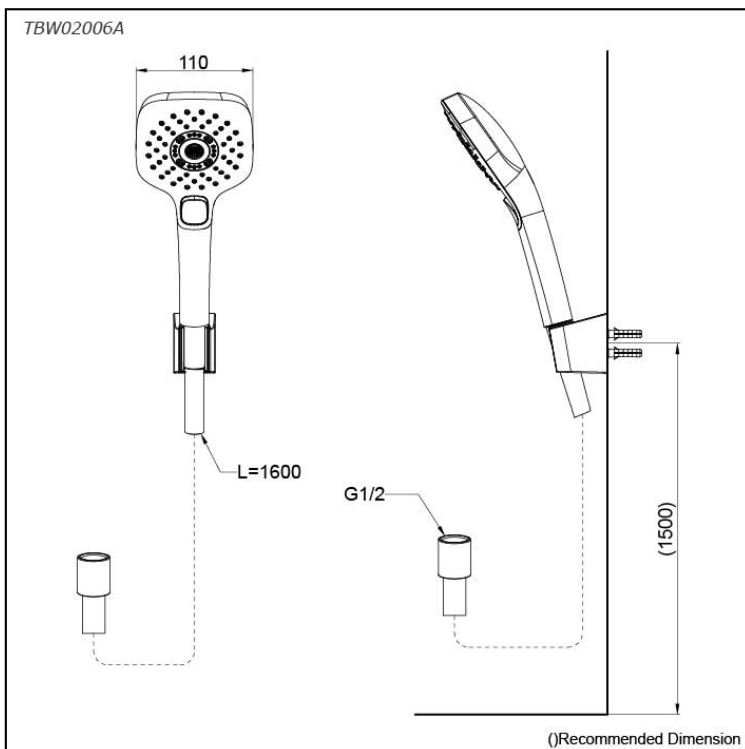

## Features

- Explore a stunning design that merges modern style with advanced technology and durable quality. Effortless installation enhances your space, bringing lasting beauty and comfort to everyday life.
- Elevate your bathing experience with a collection designed for flexibility and comfort, offering personalized control for a refreshing shower every time.
- Elevate your shower with COMFORT WAVE technology: enjoy larger droplets in a hand shower design, blending stimulation, relaxation, and water-saving benefits.
- Experience the difference with Active Wave mode in the hand shower - an invigorating, efficient spray that awakens your senses and revitalizes body and mind.
- WARM SPA offers a unique shower experience through a hand shower design, with a continuous, splash-free pillar of warm water that gently envelops your entire body.

## Specifications

Finish:	Chrome
Material:	ABS Plastic (Shower)
Shape:	Square
Dimension:	110mm
Water Pressure:	0.05MPa~0.75MPa

## Parts description

- **TBW02006A**  
Hand Shower (3 mode)

### Flow Rate

TBW02006A