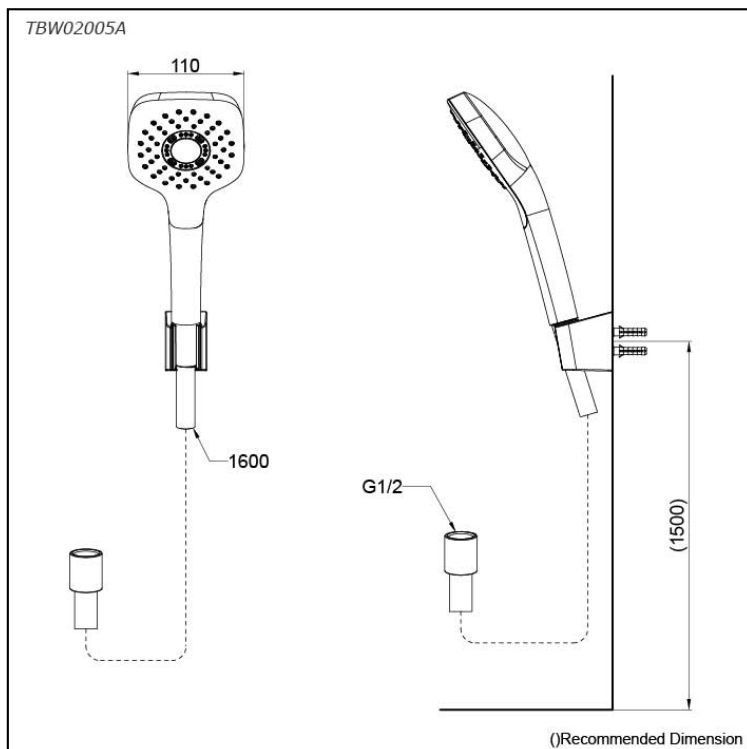

### Specifications

Finish:	Chrome
Material:	ABS Plastic (Shower)
Shape:	Square
Dimension:	110mm
Water Pressure:	0.05MPa~0.75MPa

### Parts description

- **TBW02005A**  
Hand Shower (1 mode)

### Flow Rate

TBW02005A