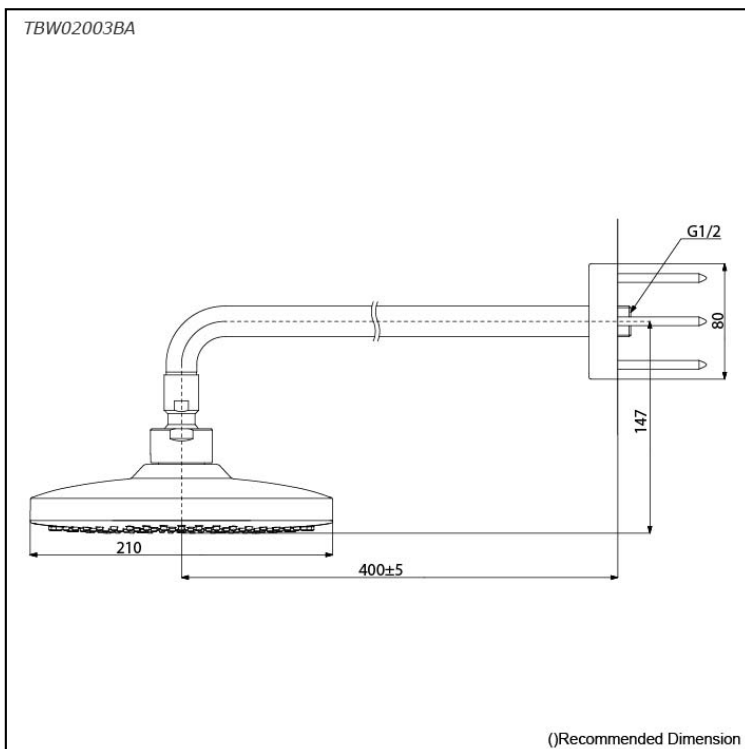

G Selection
Over Head Shower
(Wall Type) (1 mode)

Features

- Elevate your shower experience with our fixed shower heads, designed for sleek aesthetics and reliable performance, ensuring a refreshing and enjoyable bathing routine.
- Explore a stunning design that merges modern style with advanced technology and durable quality. Effortless installation enhances your space, bringing lasting beauty and comfort to everyday life.
- Elevate your shower with COMFORT WAVE technology: enjoy larger droplets in a over head shower design, blending stimulation, relaxation, and water-saving benefits.

Specifications

Water Pressure:	0.05 Mpa ~ 1.0 Mpa
Finish:	Chrome
Material:	Brass (Body) ABS Plastic (Shower)
Size:	220mm
Shape:	Square

Parts description

- **TBW02003BA**
Over Head Shower (Wall Type) (1 mode)

Flow Rate