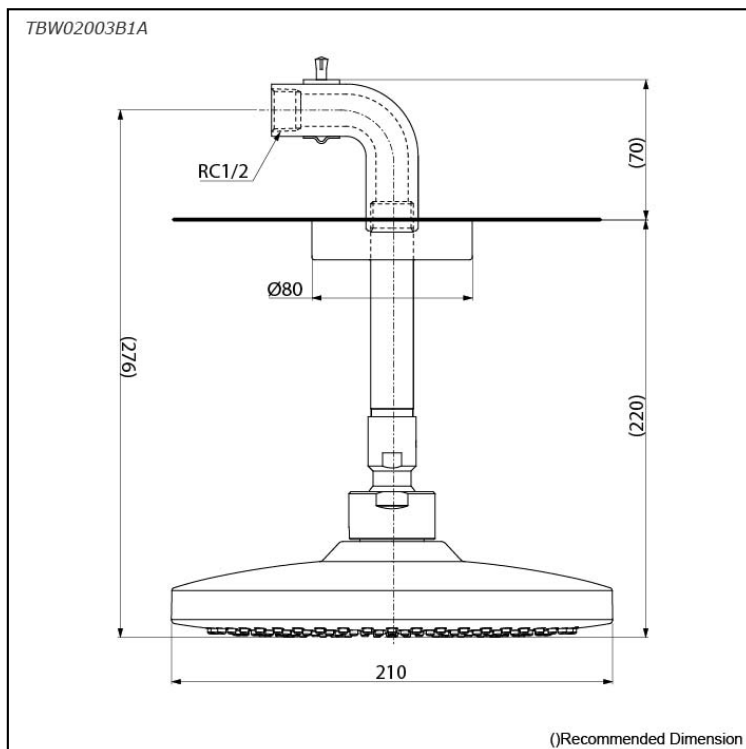

*G Selection
Fixed Shower Head
(Ceiling Type)*

Features

- Elevate your shower experience with our fixed shower heads, designed for sleek aesthetics and reliable performance, ensuring a refreshing and enjoyable bathing routine.
- Explore a stunning design that merges modern style with advanced technology and durable quality. Effortless installation enhances your space, bringing lasting beauty and comfort to everyday life.
- Elevate your shower with COMFORT WAVE technology: enjoy larger droplets in a over head shower design, blending stimulation, relaxation, and water-saving benefits.

Specifications

Water Pressure:	0.05 Mpa ~ 1.0 Mpa
Finish:	Chrome
Material:	Brass (Body) ABS Plastic (Shower)
Size:	210mm
Shape:	Square

Parts description

- **TBW02003B1A**
Fixed Shower Head (Ceiling Type)
(1 mode)

Flow Rate