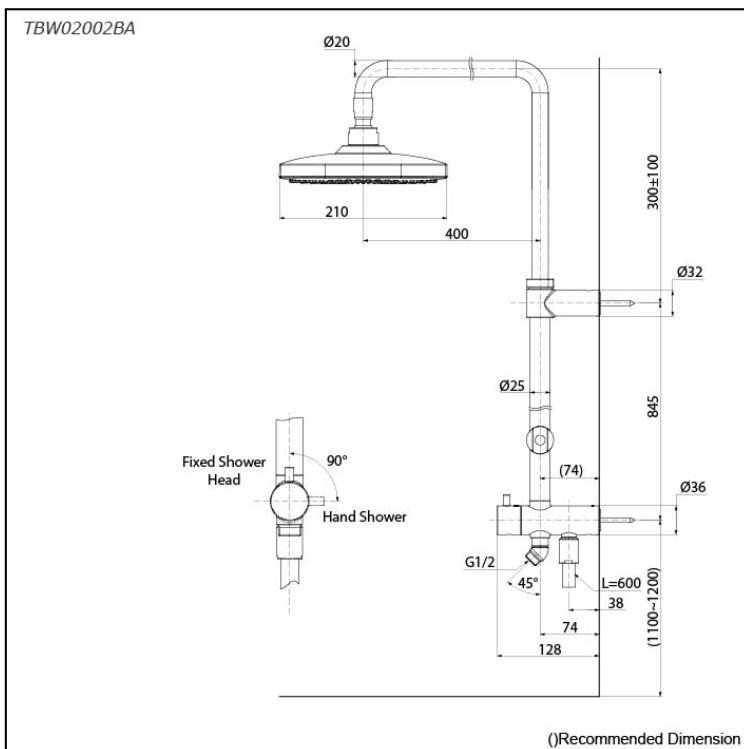

## Specifications

|                       |                                  |
|-----------------------|----------------------------------|
| Finish:               | Chrome                           |
| Material:             | Brass (Body)<br>Plastic (Shower) |
| Water Pressure:       | 0.05MPa~1.0MPa                   |
| Dimension:            | 210W x 210D mm                   |
| Shape<br>Shower Head: | Square                           |

## Parts description

- **TBW02002BA**  
 Shower Column (2 mode)  
 (w/o Hand Shower) (w/o Spout)