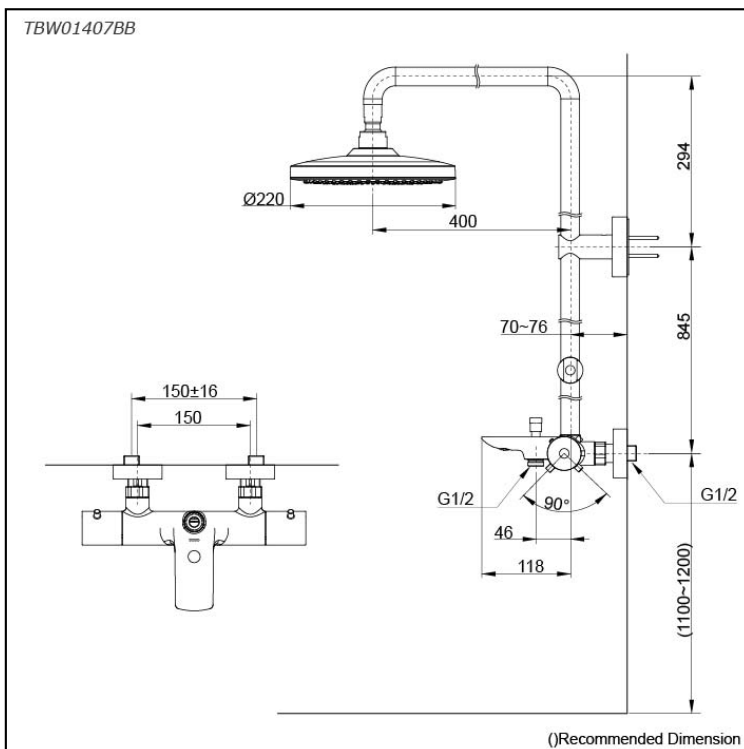

G Selection
Thermostat Shower Column (2 mode)
(w/o Hand Shower) (w/ Spout)

Features

- Transform your shower space with our elegant shower columns, combining modern design with functionality for a luxurious and customizable bathing experience.
- Elevate your shower with COMFORT WAVE technology: enjoy larger droplets in an overhead shower design, blending stimulation, relaxation, and water-saving benefits.
- WARM SPA offers a unique shower experience through an overhead shower design, with a continuous, splash-free pillar of warm water that gently envelops your entire body.
- Safety and Comfort Combined: Heat-insulating handle with SMA Thermostat Valve.
- Thermostat Controller: Precision in Comfort.

Specifications

| | |
|--------------------|----------------------------------|
| Finish: | Chrome |
| Material: | Brass (Body) Plastic (Shower) |
| Water Pressure: | 0.05MPa~1.0MPa |
| Dimension: | Diameter: 220mm |
| Shape Shower Head: | Round |

Parts description

- **TBW01407BB**
 Thermostat Shower Column (2 mode)
 (w/o Hand Shower) (w/ Spout)

Flow Rate