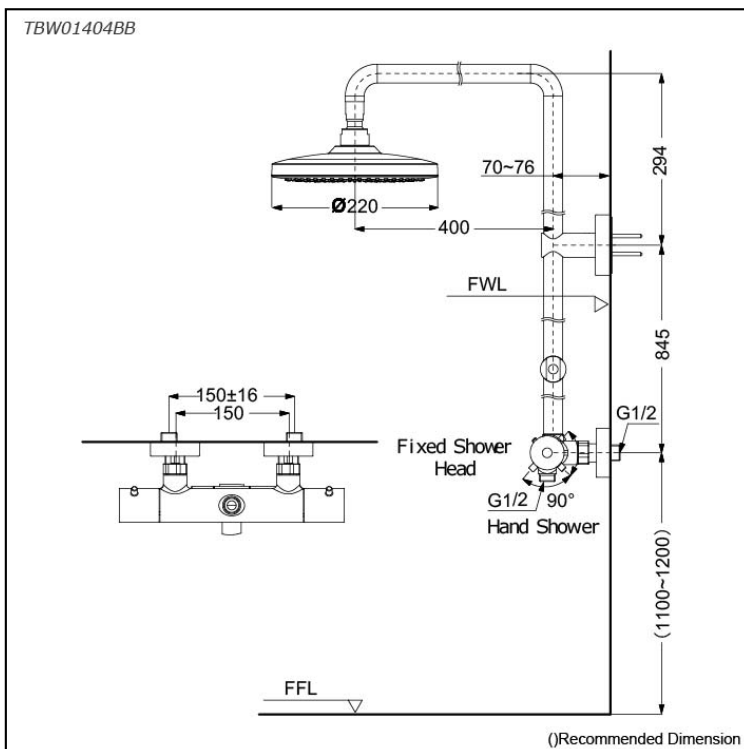

G Selection
Thermostat Shower Column (2 mode)
(w/o Hand Shower) (w/o Spout)

Features

- Transform your shower space with our elegant shower columns, combining modern design with functionality for a luxurious and customizable bathing experience.
- Elevate your shower with COMFORT WAVE technology: enjoy larger droplets in a over head shower design, blending stimulation, relaxation, and water-saving benefits.
- WARM SPA offers a unique shower experience through an overhead shower design, with a continuous, splash-free pillar of warm water that gently envelops your entire body
- Safety and Comfort Combined: Heat-insulating handle with SMA Thermostat Valve.
- Thermostat Controller: Precision in Comfort.

Specifications

Finish:	Chrome
Material:	Brass (Body) Plastic (Shower)
Water Pressure:	0.05MPa~1.0MPa
Dimension:	Diameter: 220mm
Shape Shower Head:	Round

Parts description

- **TBW01404BB**
 Thermostat Shower Column (2 mode)
 (w/o Hand Shower) (w/o Spout)

Flow Rate