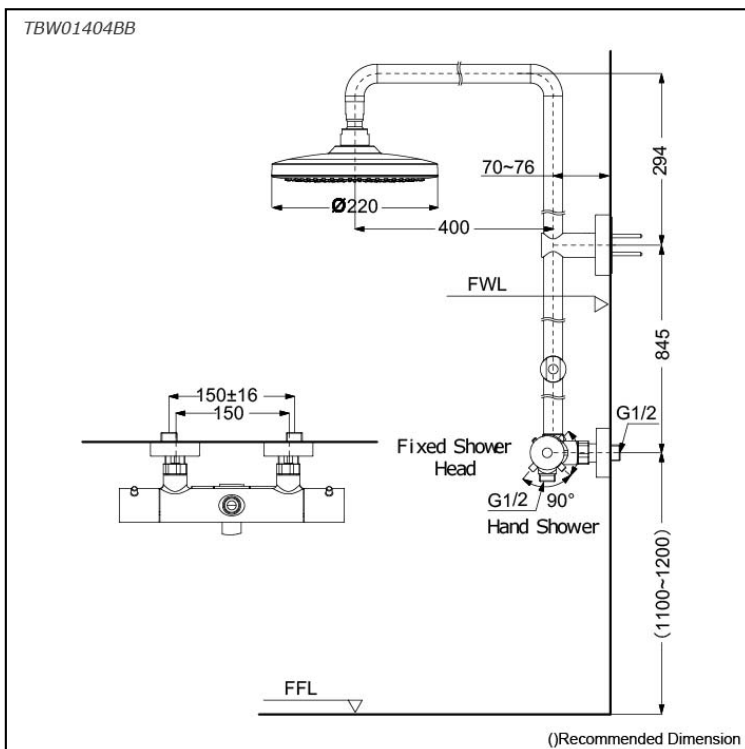

G Selection
Thermostat Shower Column (2 mode)
 (w/o Hand Shower) (w/o Spout)

Features

- Transform your shower space with our elegant shower columns, combining modern design with functionality for a luxurious and customizable bathing experience.
- Elevate your shower with COMFORT WAVE technology: enjoy larger droplets in an overhead shower design, blending stimulation, relaxation, and water-saving benefits.
- WARM SPA offers a unique shower experience through an overhead shower design, with a continuous, splash-free pillar of warm water that gently envelops your entire body.
- Safety and Comfort Combined: Heat-insulating handle with SMA Thermostat Valve.
- Thermostat Controller: Precision in Comfort.

Specifications

Finish:	Chrome
Material:	Brass (Body) Plastic (Shower)
Water Pressure:	0.05MPa~1.0MPa
Dimension:	Diameter: 220mm
Shape Shower Head:	Round

Parts description

- **TBW01404BB**
 Thermostat Shower Column (2 mode)
 (w/o Hand Shower) (w/o Spout)

Flow Rate