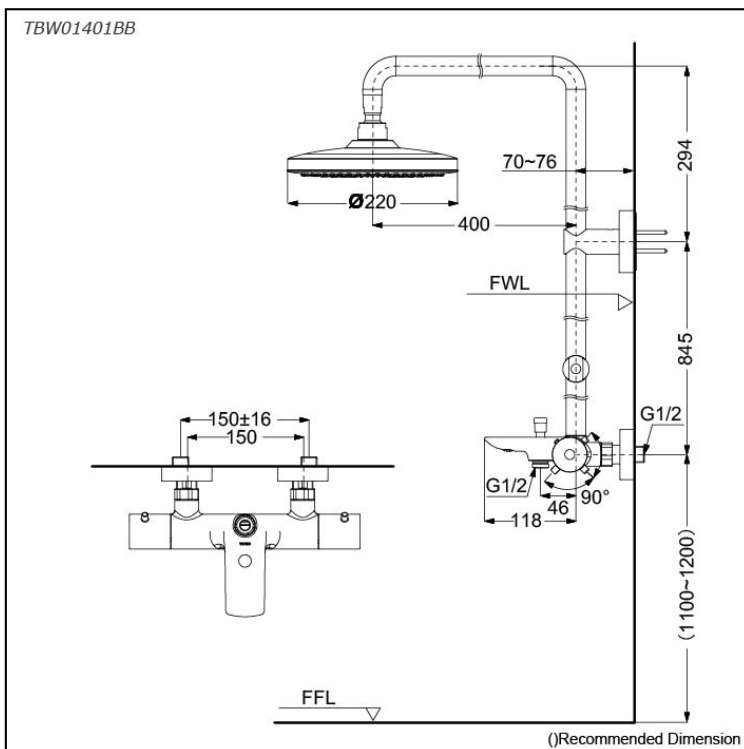

G Selection
Thermostat Shower Column (1 Mode)
(w/o Hand Shower) (w/ Spout)

Features

- Transform your shower space with our elegant shower columns, combining modern design with functionality for a luxurious and customizable bathing experience.
- Elevate your shower with COMFORT WAVE technology: enjoy larger droplets in a over head shower design, blending stimulation, relaxation, and water-saving benefits.
- Safety and Comfort Combined: Heat-insulating handle with SMA Thermostat Valve.
- Thermostat Controller: Precision in Comfort.

Specifications

Finish:	Chrome
Material:	Brass (Body) Plastic (Shower)
Water Pressure:	0.05MPa~1.0MPa
Dimension:	Diameter: 220mm
Shape Shower Head:	Round

Parts description

- **TBW01401BB**
 Thermostat Shower Column (1 Mode)
 (w/o Hand Shower) (w/ Spout)

Flow Rate