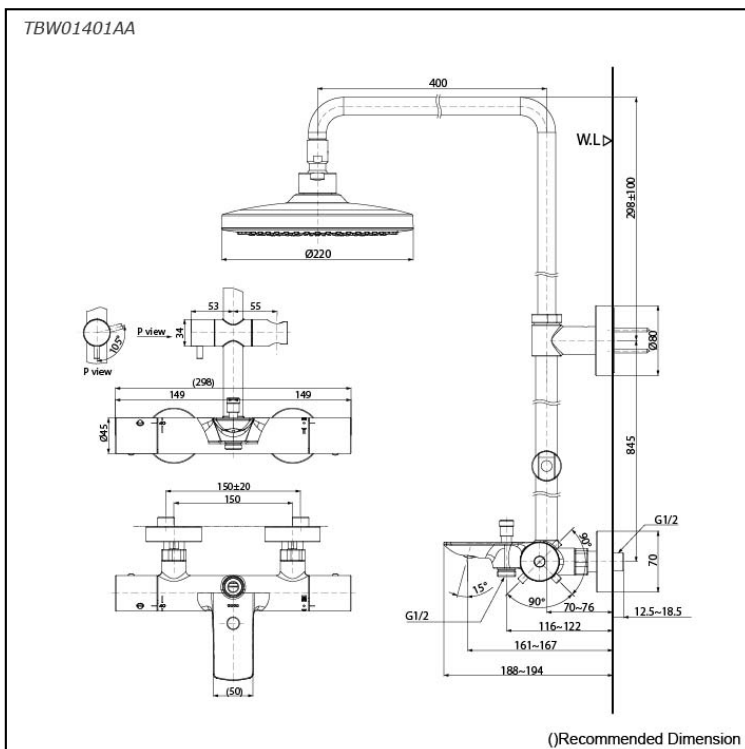

## Specifications

|                    |                                  |
|--------------------|----------------------------------|
| Finish:            | Chrome                           |
| Material:          | Brass (Body)<br>Plastic (Shower) |
| Water Pressure:    | 0.12MPa~1.0MPa                   |
| Dimension:         | Diameter: 220mm                  |
| Shape Shower Head: | Round                            |

## Parts description

- **TBW01401AA**  
 Thermostat Shower Column (1 Mode)  
 (w/o Hand Shower) (w/ Spout)