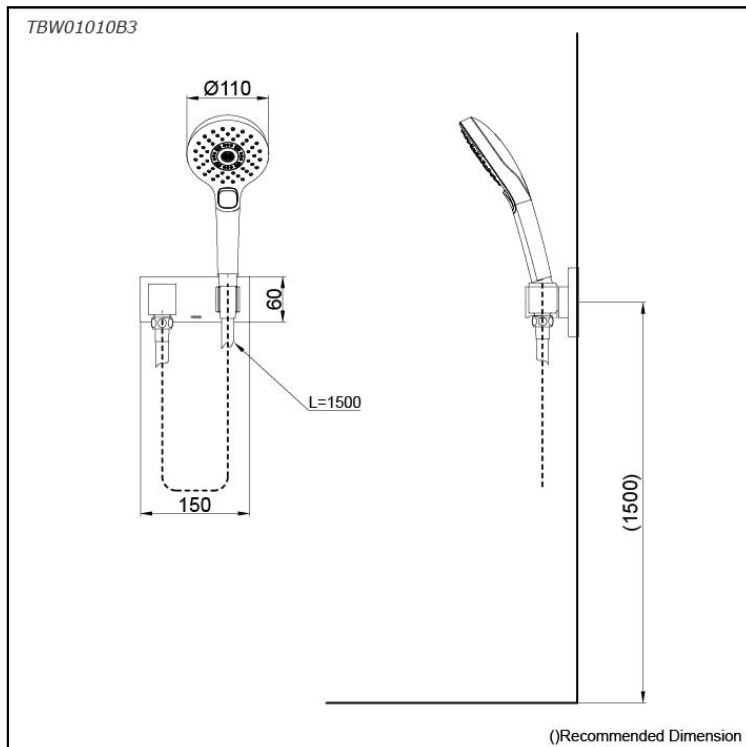

## Specifications

Finish:	Chrome
Material:	ABS Plastic (Shower)
Shape:	Round
Dimension:	Diameter 110mm
Water Pressure:	0.05MPa~0.75MPa

## Parts description

- **TBW01010B3**  
Hand Shower  
(3 mode)

### Flow Rate

TBW01010B3