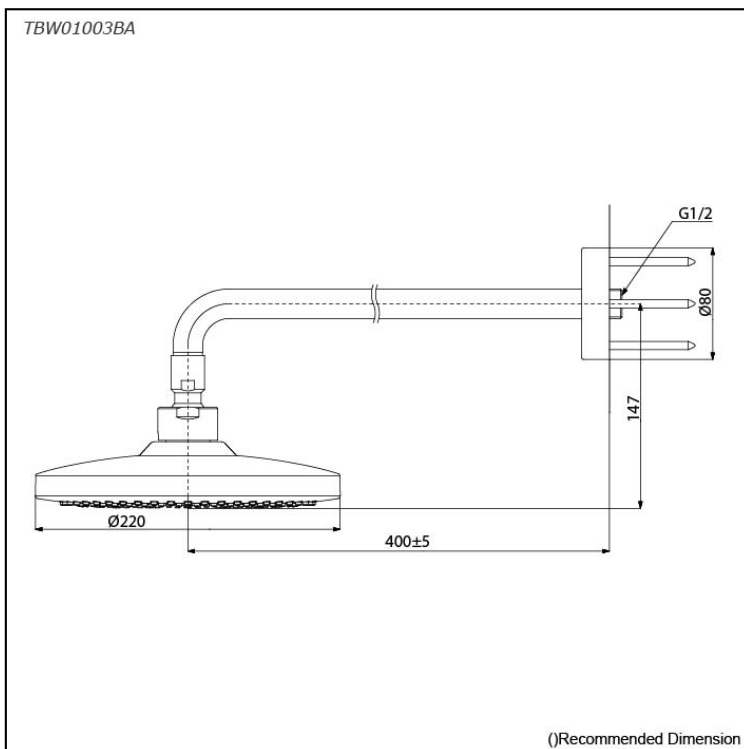

### Specifications

Water Pressure:	0.05 Mpa ~ 1.0 Mpa
Finish:	Chrome
Material:	Brass (Body) ABS Plastic (Shower)
Size:	Diameter: 220mm
Shape:	Round

### Parts description

- **TBW01003BA**  
Over Head Shower (Wall Type) (1 mode)