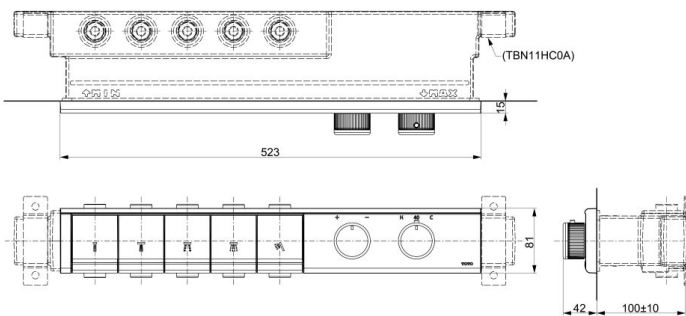

Specifications

Plate Material: ABS Plastic

Valve Material: Brass

Water Pressure: 0.05MPa~1.0MPa

Parts description

Concealed Valve
to be purchased separately

- **TBV11150A**
Thermostat Controller Panel (5 Outlets)
- **TBN11HC0A**
Concealed Valve

TBV11150A
TBN11HC0A

(Recommended Dimension)