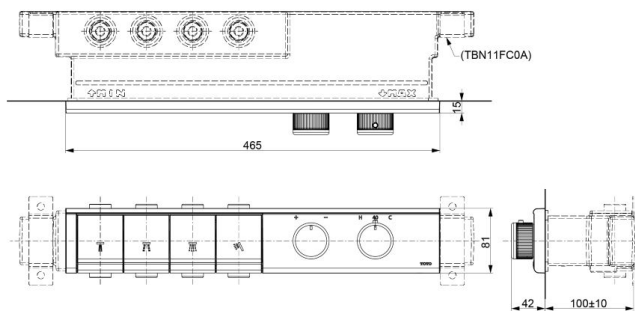

### Specifications

Plate Material: ABS Plastic

Valve Material: Brass

Water Pressure: 0.05MPa~1.0MPa

### Parts description

Concealed Valve  
to be purchased separately

- **TBV11140A**  
Thermostat Controller Panel (4 Outlets)
- **TBN11FC0A**  
Concealed Valve

TBV11140A  
TBN11FC0A

(Recommended Dimension)