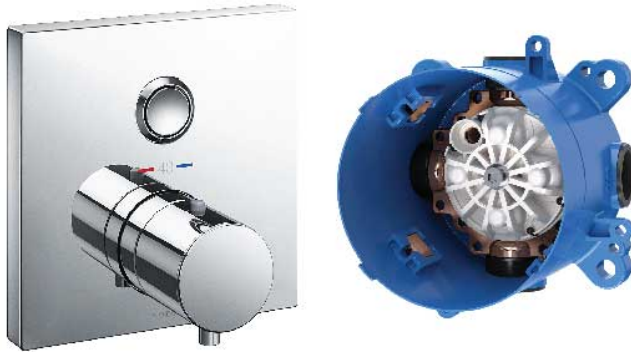

G Selection
Thermostat Controller
w/ On/Off Valve (Touch Type / Square)

Features

- Explore a stunning design that merges modern style with advanced technology and durable quality. Effortless installation enhances your space, bringing lasting beauty and comfort to everyday life.
- Thermostat Controller: Precision in Comfort.
- Mini Unit: Effortless Installation, Maximum Convenience

Specifications

Plate Material : ABS Plastic

Valve Material: Brass

Parts description

- **TBV02405B**
Thermostat Controller with On/Off Valve (Touch Type) (Square)
- **TBN01001B**
Concealed Box