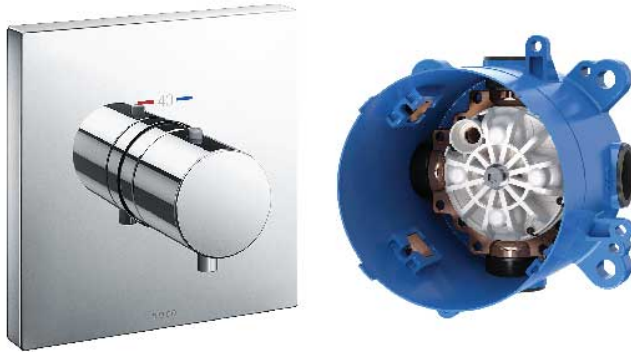

*G Selection
Thermostat Controller
for Switch Type (Square)*

Features

- Explore a stunning design that merges modern style with advanced technology and durable quality. Effortless installation enhances your space, bringing lasting beauty and comfort to everyday life.
- Thermostat Controller: Precision in Comfort.
- Mini Unit: Effortless Installation, Maximum Convenience

Specifications

Plate Material : ABS Plastic

Valve Material: Brass

Parts description

- **TBV02402B**
Thermostat Controller for Switch Type (Square)
- **TBN01001B**
Concealed Box