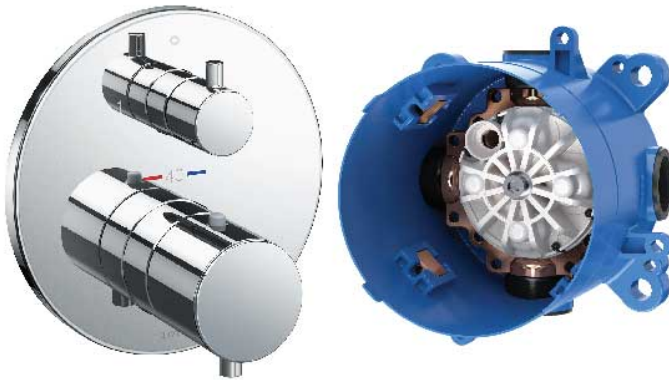

*G Selection
Thermostat Shower Mixer
w/ Diverter (Round)*

Features

- Explore a stunning design that merges modern style with advanced technology and durable quality. Effortless installation enhances your space, bringing lasting beauty and comfort to everyday life.
- Thermostat Controller: Precision in Comfort.
- Mini Unit: Effortless Installation, Maximum Convenience

Specifications

Plate Material : Stainless Steel

Valve Material: Brass

Parts description

- **TBV01408B**
Thermostat Shower Mixer with Diverter (Round)
- **TBN01001B**
Concealed Box