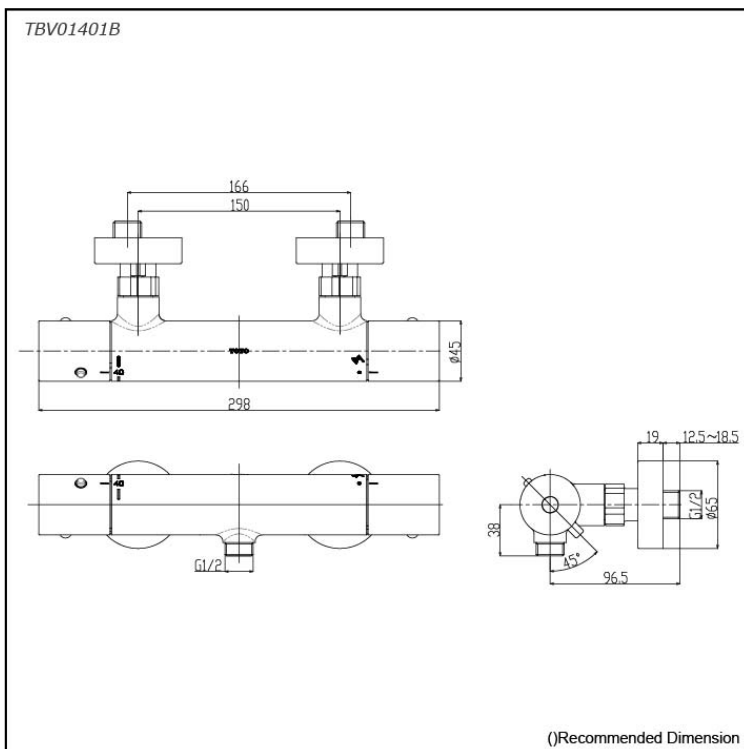

### Specifications

Finish: Chrome  
Material: Brass  
Water Pressure: 0.05MPa~0.5MPa

### Parts description

- **TBV01401B**  
Thermostat Shower (Shower)