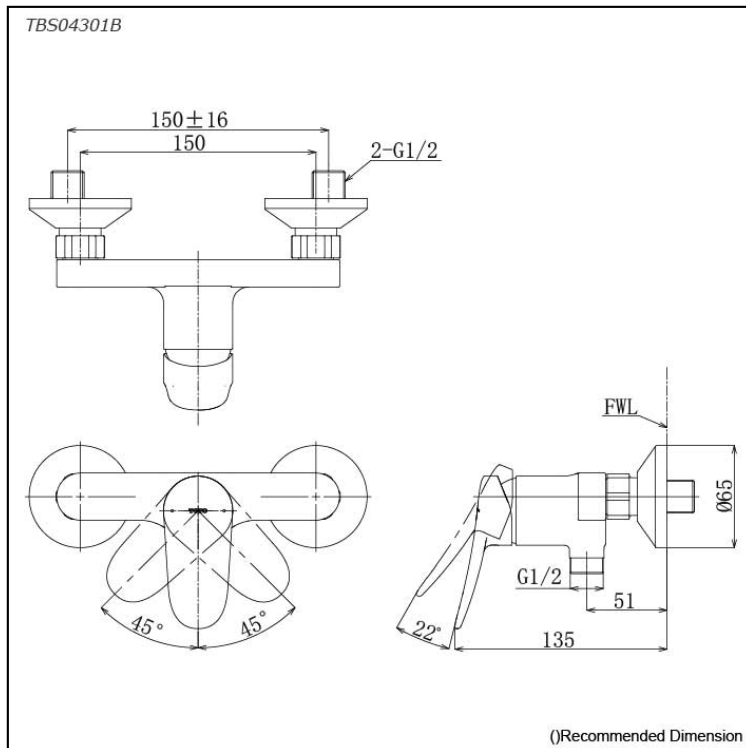

LF Series
Exposed Single Lever Shower Mixer

Features

- Discover a powerful presence in a compact form, featuring a flexible handle that combines functionality with a sleek, modern aesthetic.
- High corrosion resistance plating.
- TOTO original cartridge for smooth control

Specifications

Finish: Chrome

Material: Brass

Parts description

- **TBS04301B**
Exposed Single Lever Shower Mixer

Flow Rate

TBS04301B