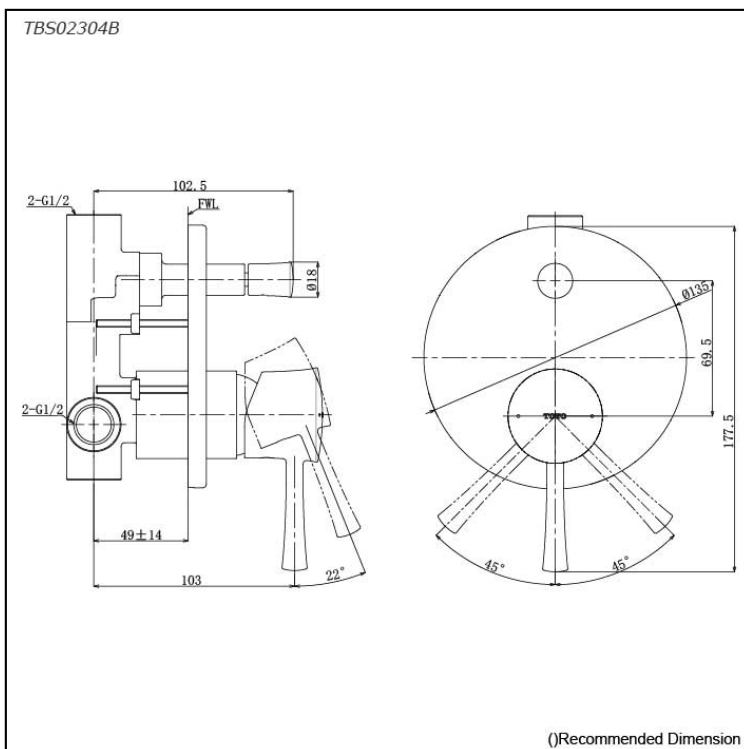

### Parts description

- **TBS02304B**  
Single Lever Shower Mixer with Diverter (w/ valve)