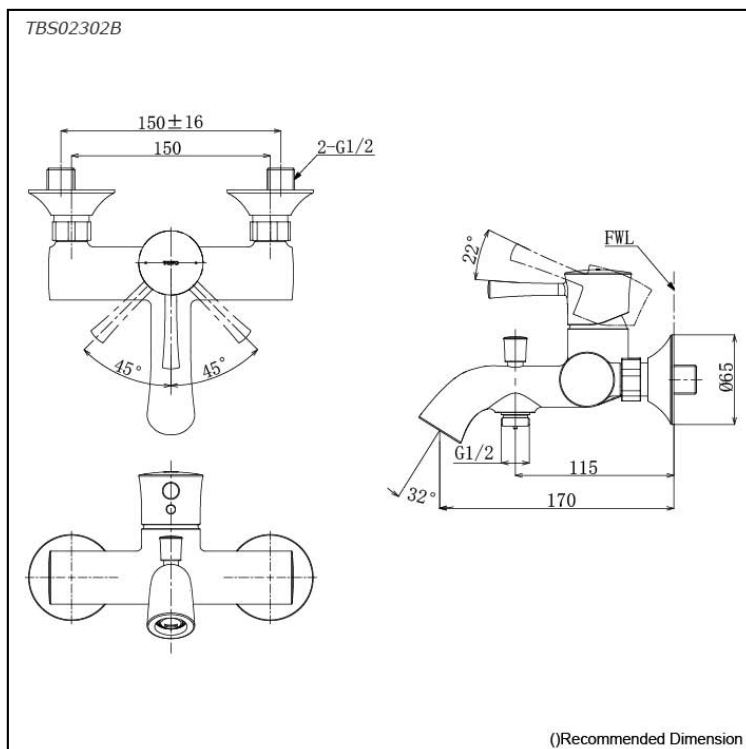

LN Series
Exposed Single Lever Bath &
Shower Mixer

Features

- Experience the perfect blend of modern design and nostalgic charm, where contemporary style meets timeless sophistication.
- High corrosion resistance plating.
- TOTO original cartridge for smooth control

Specifications

Finish: Chrome

Material: Brass

Parts description

- **TBS02302B**
Exposed Single Lever Bath & Shower Mixer

Flow Rate

TBS02302B