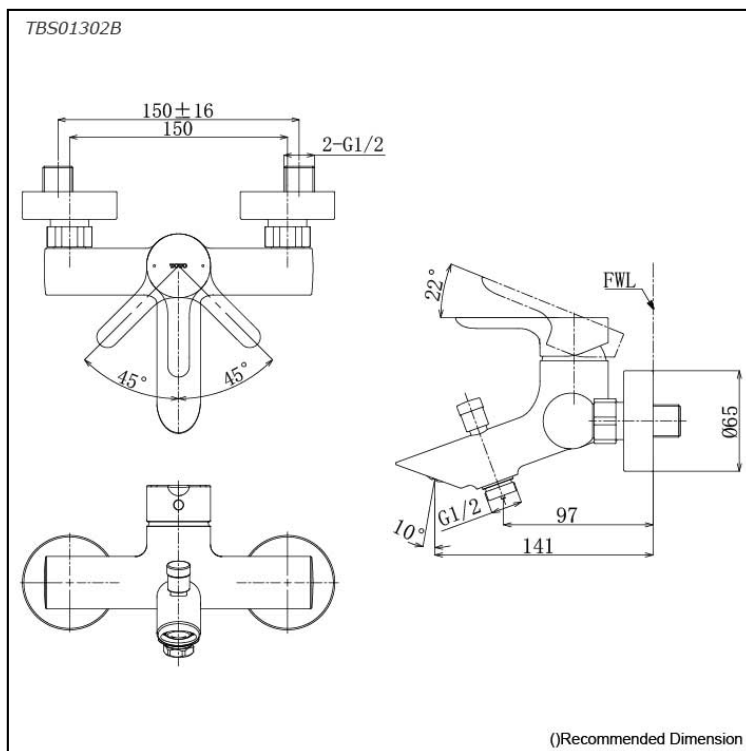

*LB Series
Exposed Single Lever Bath &
Shower Mixer*

Features

- Embrace the elegance of minimalist design, where geometric shapes intertwine with organic curves, creating a harmonious fusion that captivates the eye.
- High corrosion resistance plating.
- TOTO original cartridge for smooth control

Specifications

Finish: Chrome

Material: Brass

Parts description

- **TBS01302B**
Exposed Single Lever Bath & Shower Mixer

Flow Rate

TBS01302B