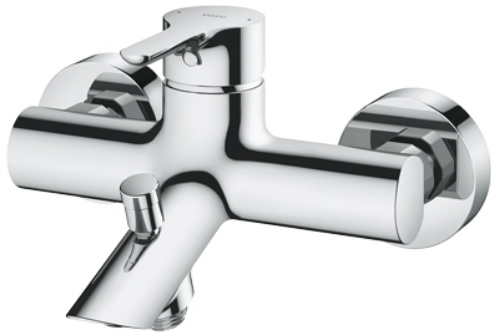

*LB Series
Exposed Single Lever Bath &
Shower Mixer*

Features

- Embrace the elegance of minimalist design, where geometric shapes intertwine with organic curves, creating a harmonious fusion that captivates the eye.
- High corrosion resistance plating.
- TOTO original cartridge for smooth control

Specifications

Finish: Chrome

Material: Brass

Parts description

- **TBS01302B**
Exposed Single Lever Bath & Shower Mixer

Flow Rate

TBS01302B